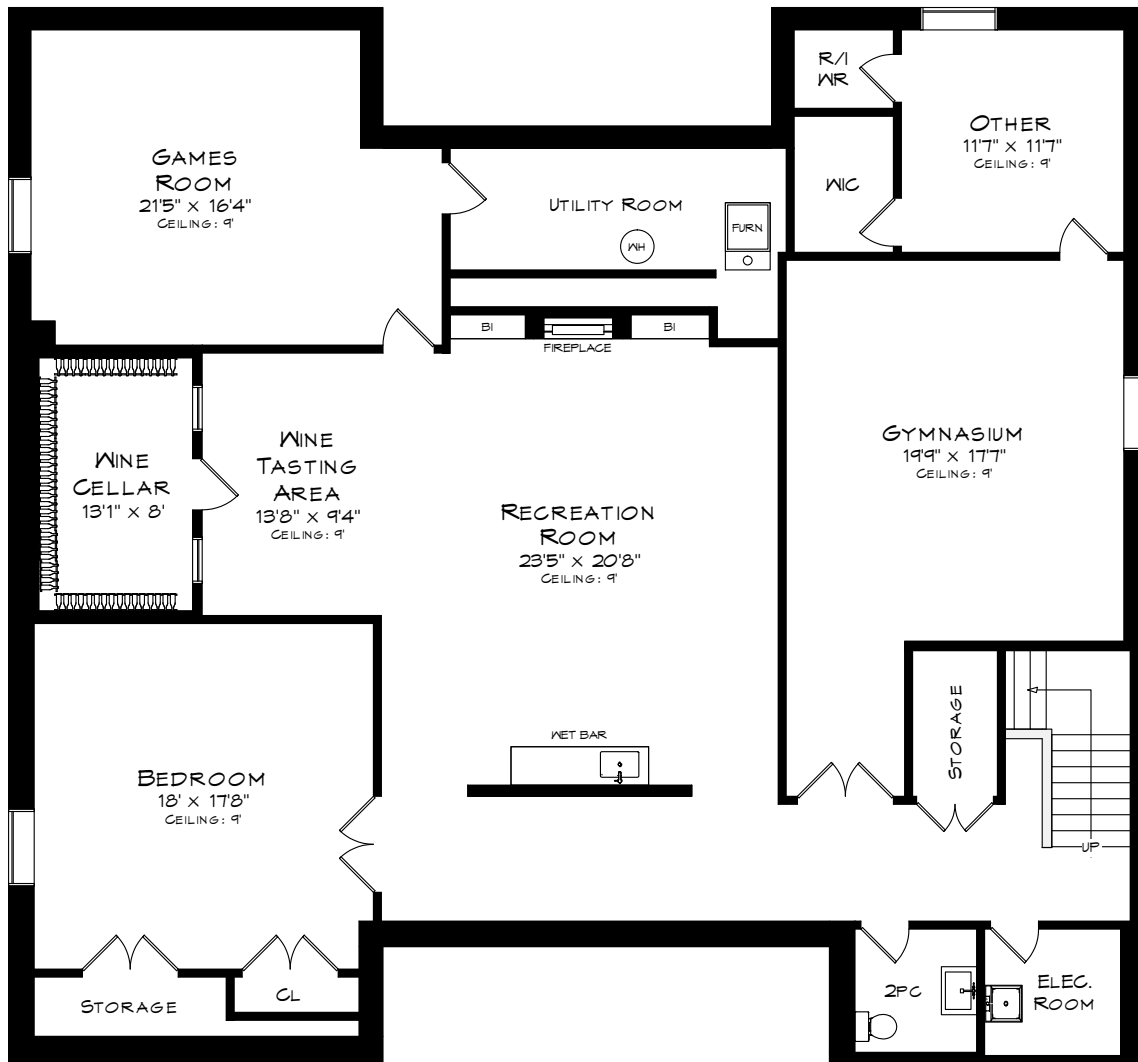

4507 LAKESHORE ROAD

TOTAL SQUARE FOOTAGE
7,307 SQ.FT.

4507 LAKESHORE ROAD

UPPER LEVEL
1,295 SQUARE FEET

Measurements may not be 100% accurate
and should be used as a guideline only.
August - 2020

4507 LAKESHORE ROAD

LOWER LEVEL
2,998 SQUARE FEET

Measurements may not be 100% accurate
and should be used as a guideline only.
August - 2020