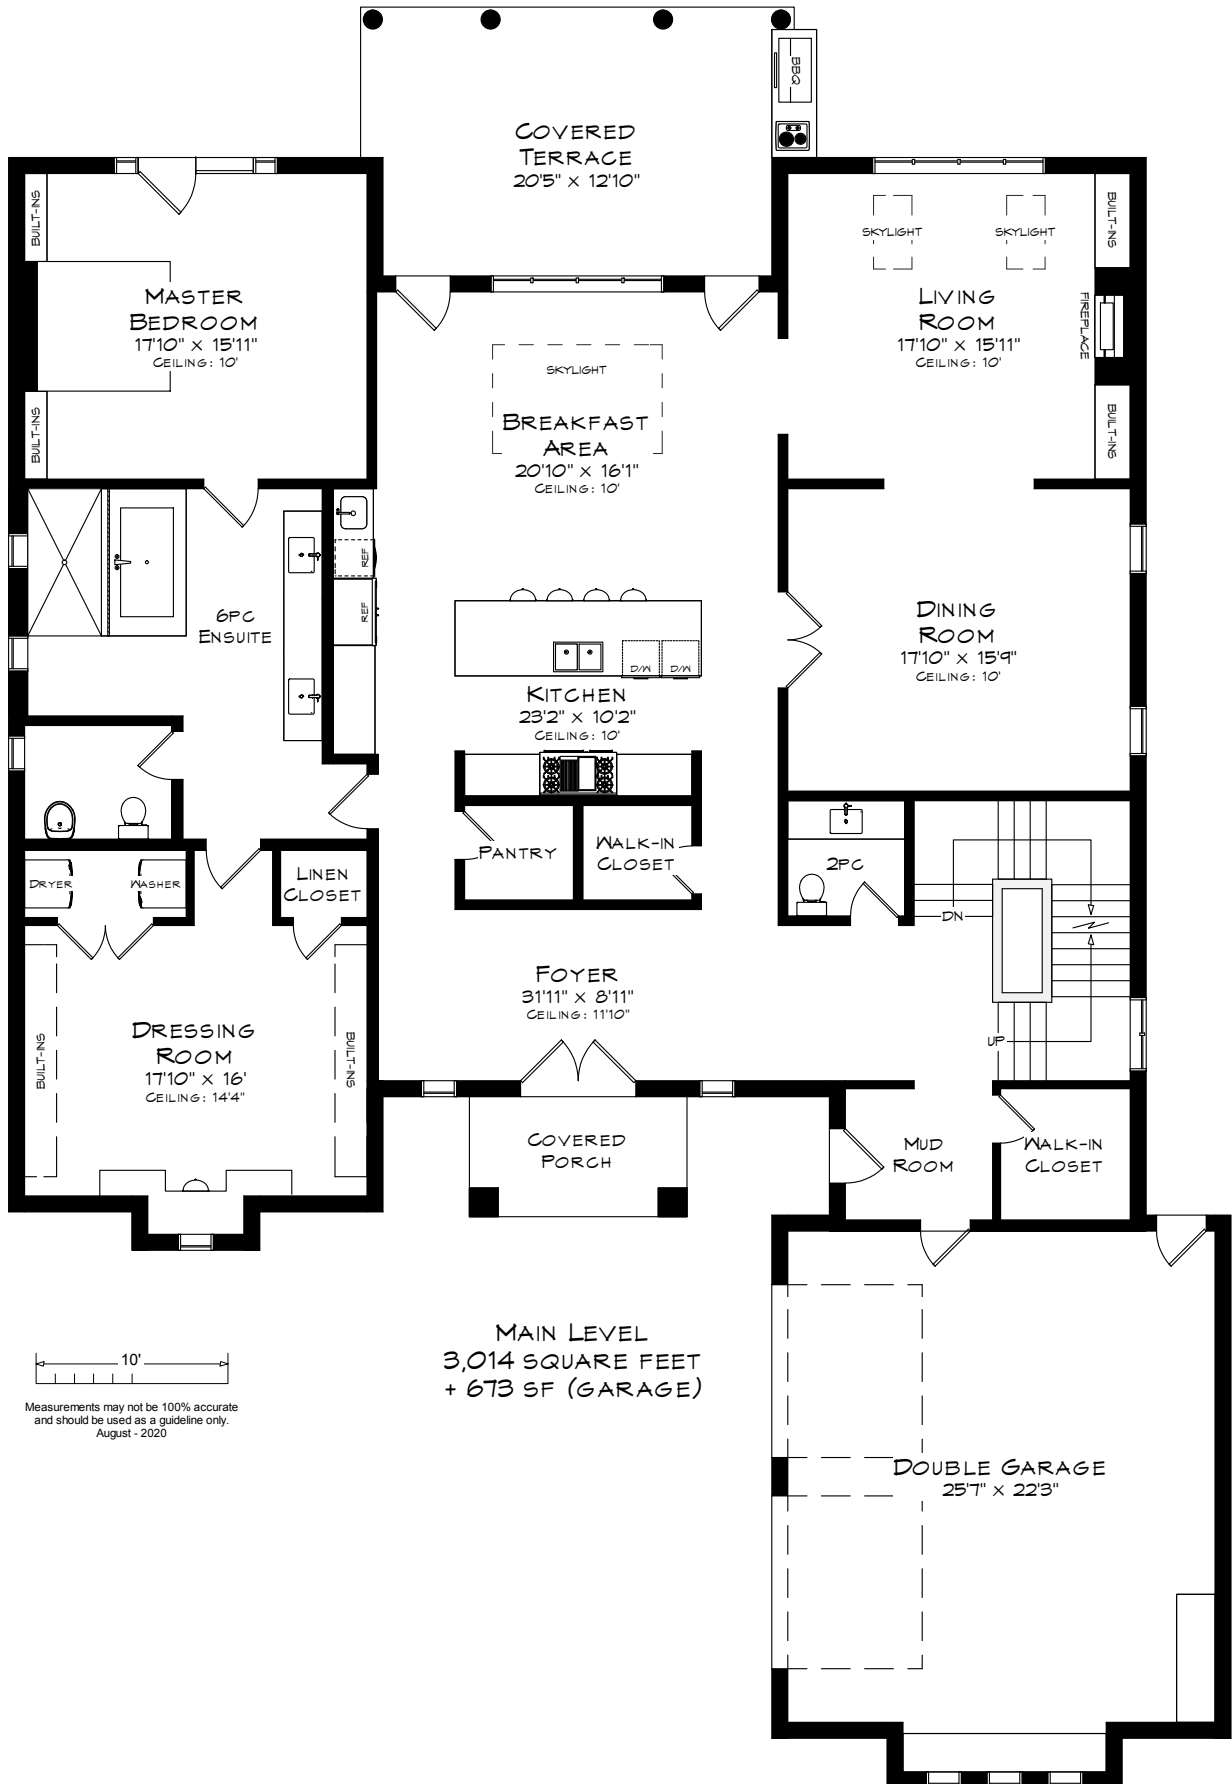

4507 LAKESHORE ROAD

TOTAL SQUARE FOOTAGE
7,307 SQ.FT.

4507 LAKESHORE ROAD

UPPER LEVEL
1,295 SQUARE FEET

Measurements may not be 100% accurate
and should be used as a guideline only.
August - 2020

4507 LAKESHORE ROAD

LOWER LEVEL
2,998 SQUARE FEET

Measurements may not be 100% accurate
and should be used as a guideline only.
August - 2020