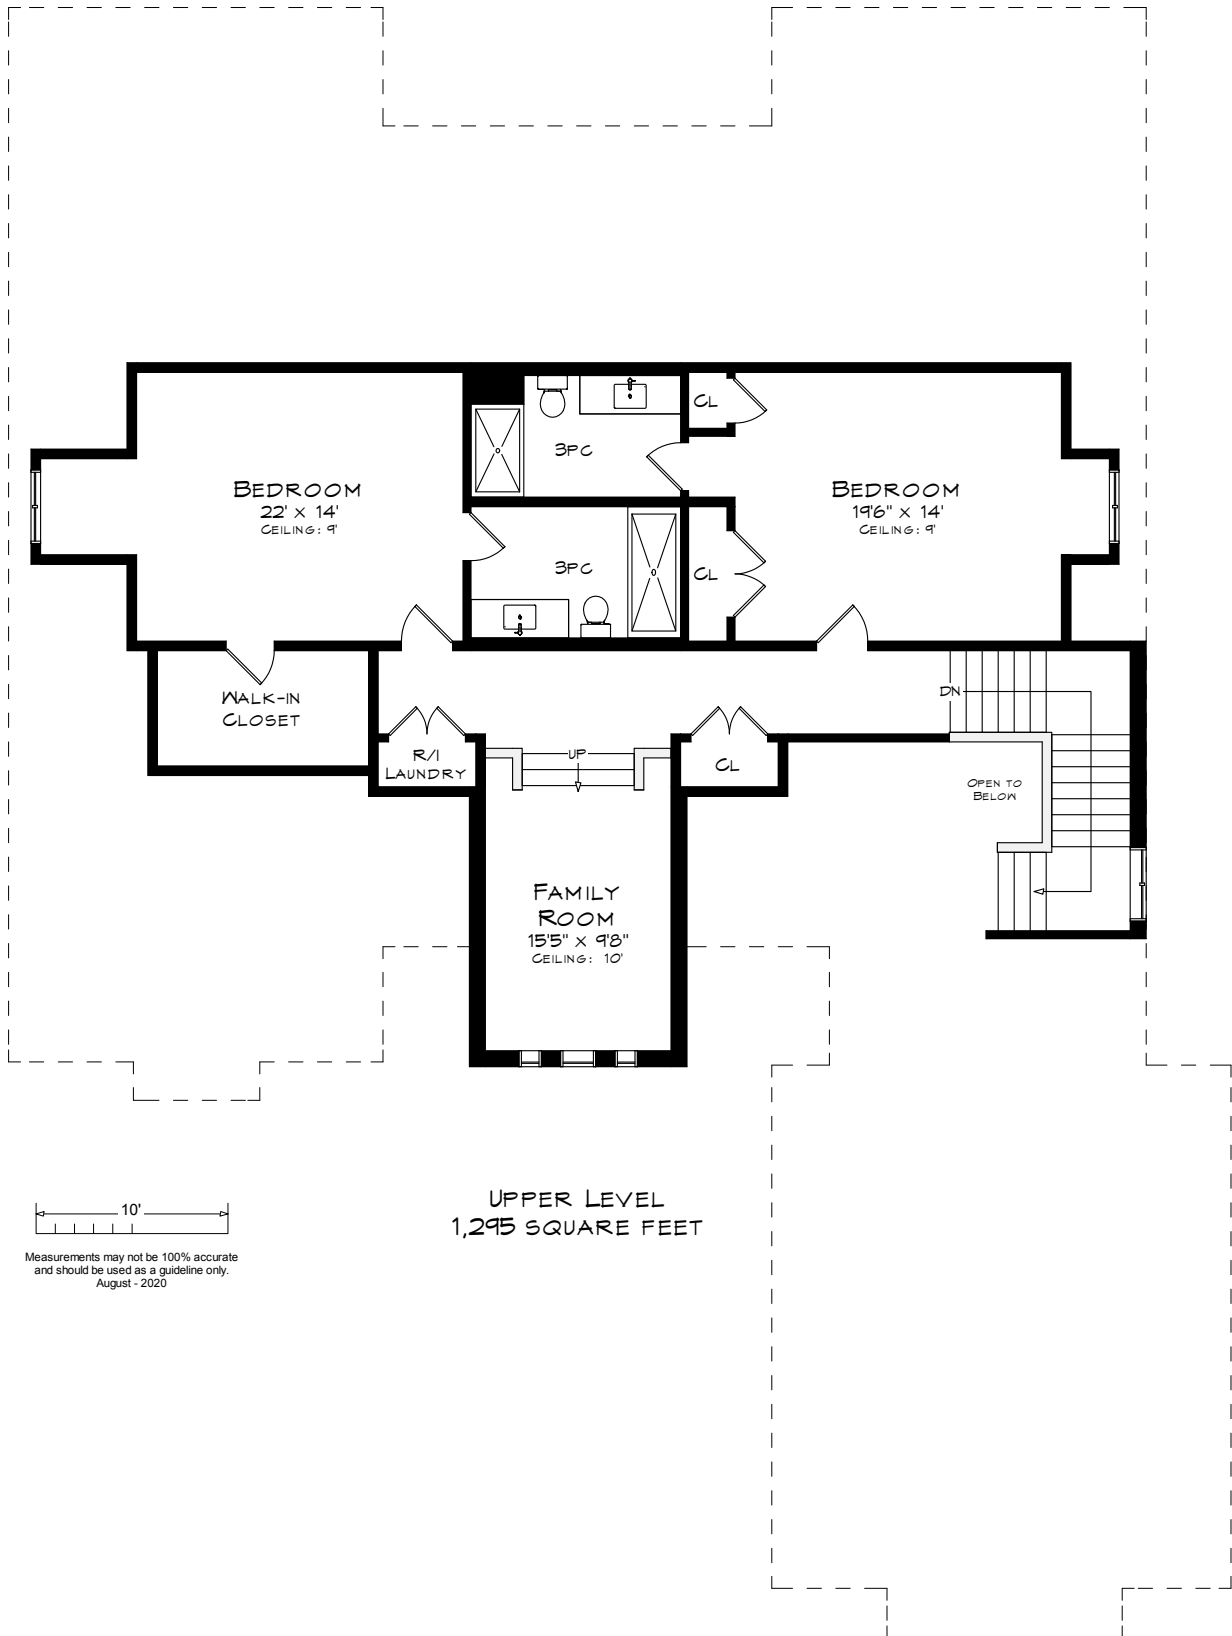

4507 LAKESHORE ROAD

TOTAL SQUARE FOOTAGE
7,307 SQ.FT.

4507 LAKESHORE ROAD

UPPER LEVEL
1,295 SQUARE FEET

Measurements may not be 100% accurate
and should be used as a guideline only.
August - 2020

4507 LAKESHORE ROAD

LOWER LEVEL
2,998 SQUARE FEET

Measurements may not be 100% accurate
and should be used as a guideline only.
August - 2020