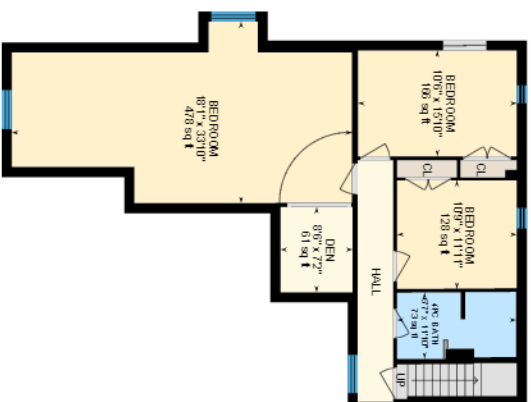

2160 Effingham St, Pelham, ON

Main Building: Total Exterior Area Above Grade 3480 sq ft

White regions are excluded from total floor area in iGUIDE floor plans. All room dimensions and floor areas must be considered approximate and are subject to independent verification.