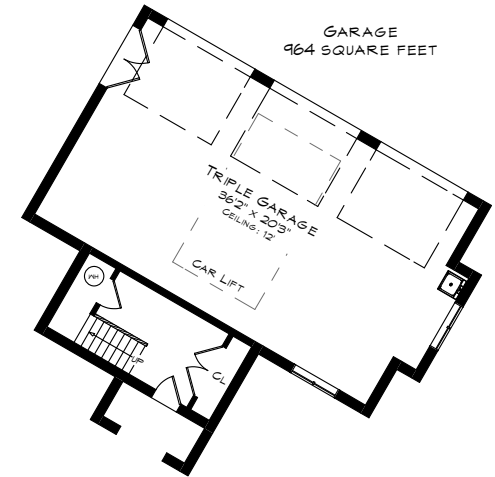

GARAGE
767 SQUARE FEET

GARAGE
964 SQUARE FEET