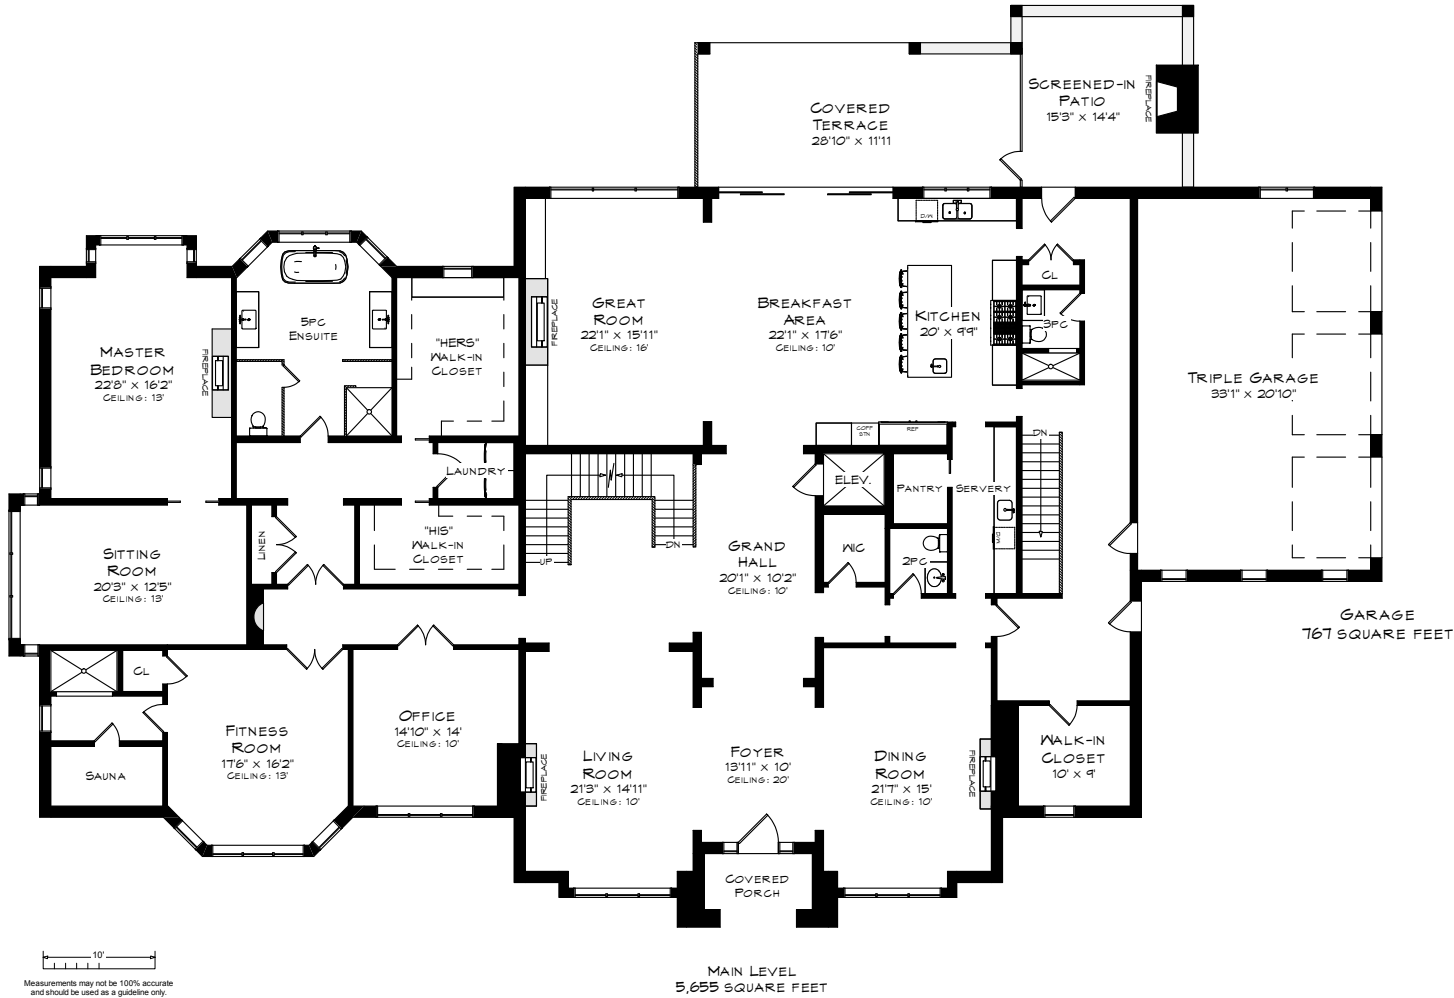

13160 NASSAGAWEYA ESQUESING LINE

TOTAL SQUARE FOOTAGE
15,444 SQ.FT.