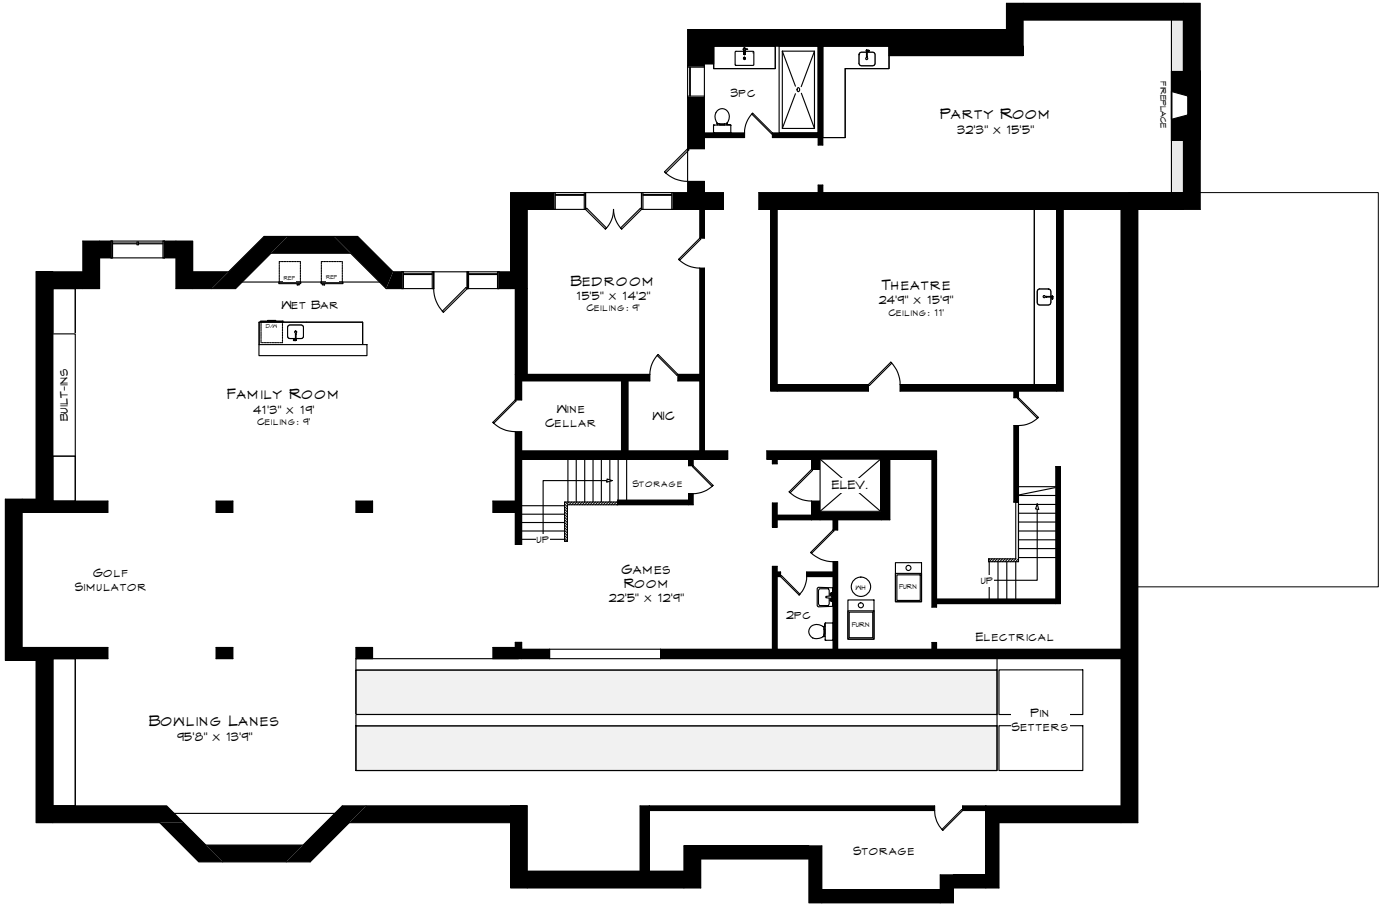

13160 NASSAGAWEYA ESQUESING LINE

LOWER LEVEL
6,371 SQUARE FEET