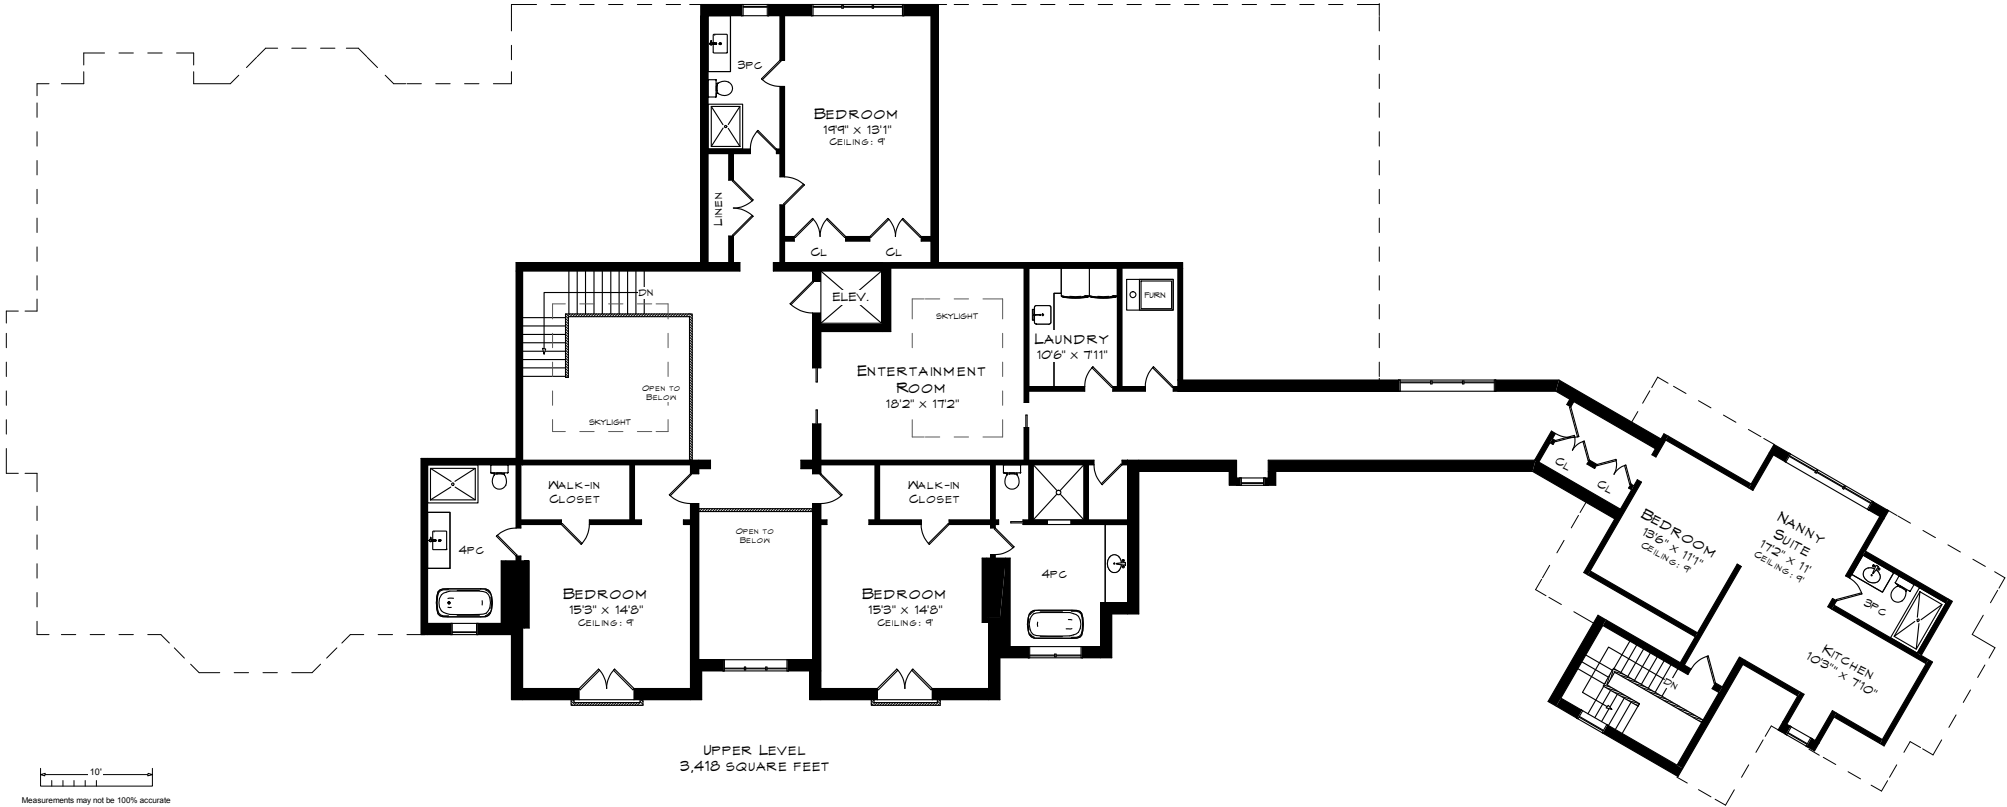

13160 NASSAGAWEYA ESQUESING LINE

UPPER LEVEL
3,410 SQUARE FEET