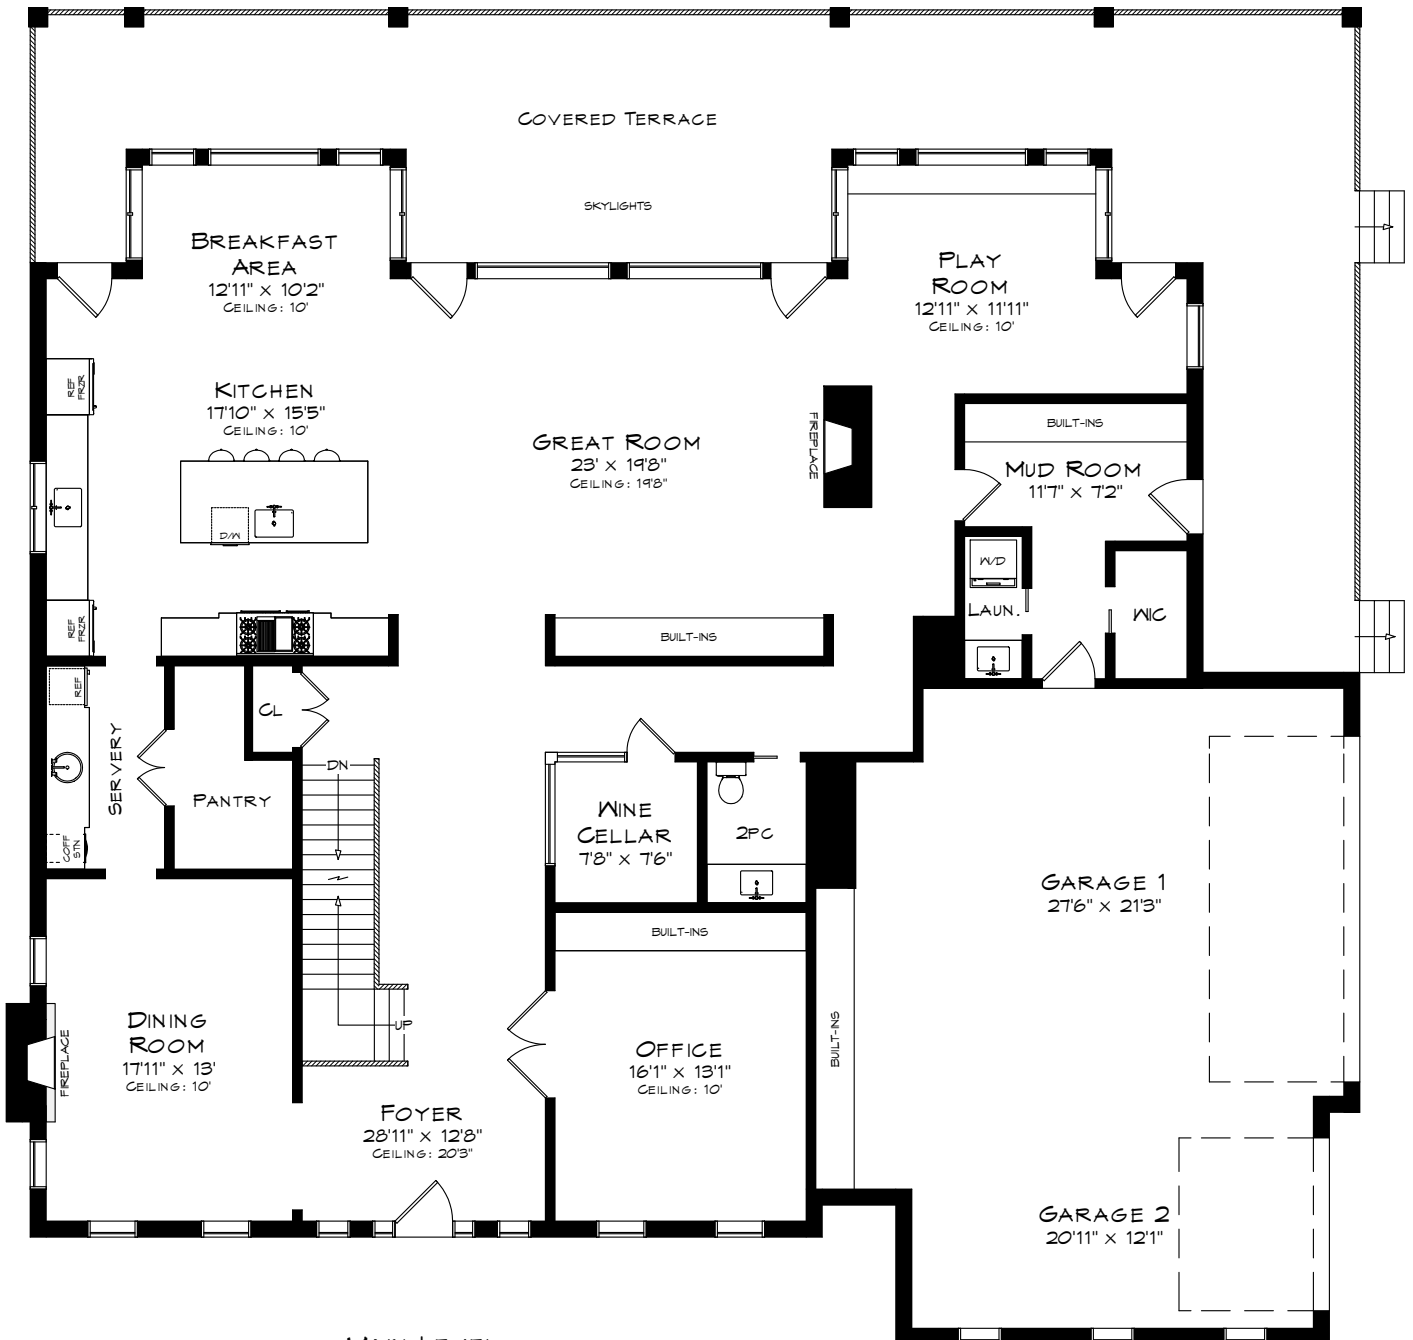

1158 MORRISON HEIGHTS DRIVE

TOTAL SQUARE FOOTAGE
8,034 SQ.FT.

MAIN LEVEL
2,743 SQUARE FEET
+ 891 SF (GARAGE)

Measurements may not be 100% accurate
and should be used as a guideline only.
July - 2020

1158 MORRISON HEIGHTS DRIVE

UPPER LEVEL
 2,554 SQUARE FEET
 + 287 SF (OPEN TO BELOW)
 + 430 SF (ENCLOSED AREA)

Measurements may not be 100% accurate
 and should be used as a guideline only.
 July - 2020

1158 MORRISON HEIGHTS DRIVE

10'

Measurements may not be 100% accurate and should be used as a guideline only.
July - 2020