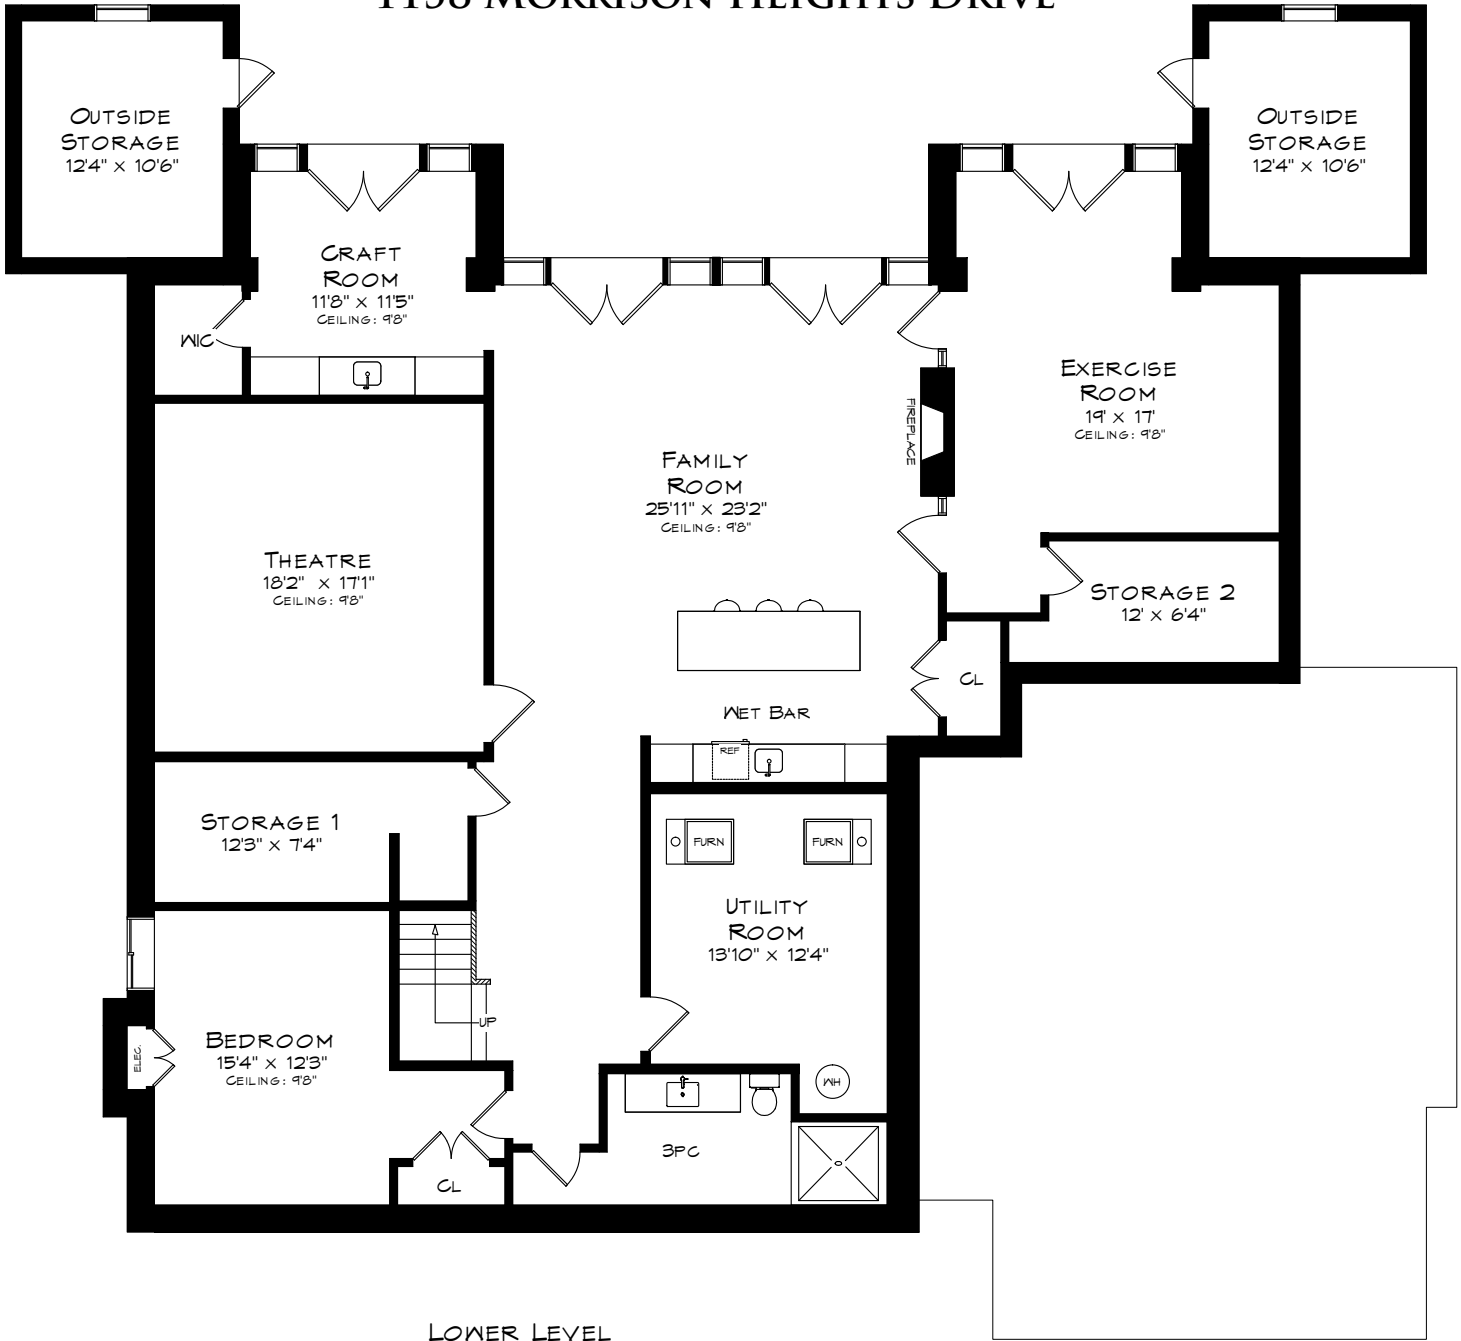

1158 MORRISON HEIGHTS DRIVE

TOTAL SQUARE FOOTAGE
8,034 SQ.FT.

MAIN LEVEL
2,743 SQUARE FEET
+ 891 SF (GARAGE)

Measurements may not be 100% accurate
and should be used as a guideline only.
July - 2020

1158 MORRISON HEIGHTS DRIVE

UPPER LEVEL
 2,554 SQUARE FEET
 + 287 SF (OPEN TO BELOW)
 + 430 SF (ENCLOSED AREA)

Measurements may not be 100% accurate
 and should be used as a guideline only.
 July - 2020

1158 MORRISON HEIGHTS DRIVE

10'

Measurements may not be 100% accurate and should be used as a guideline only.
July - 2020