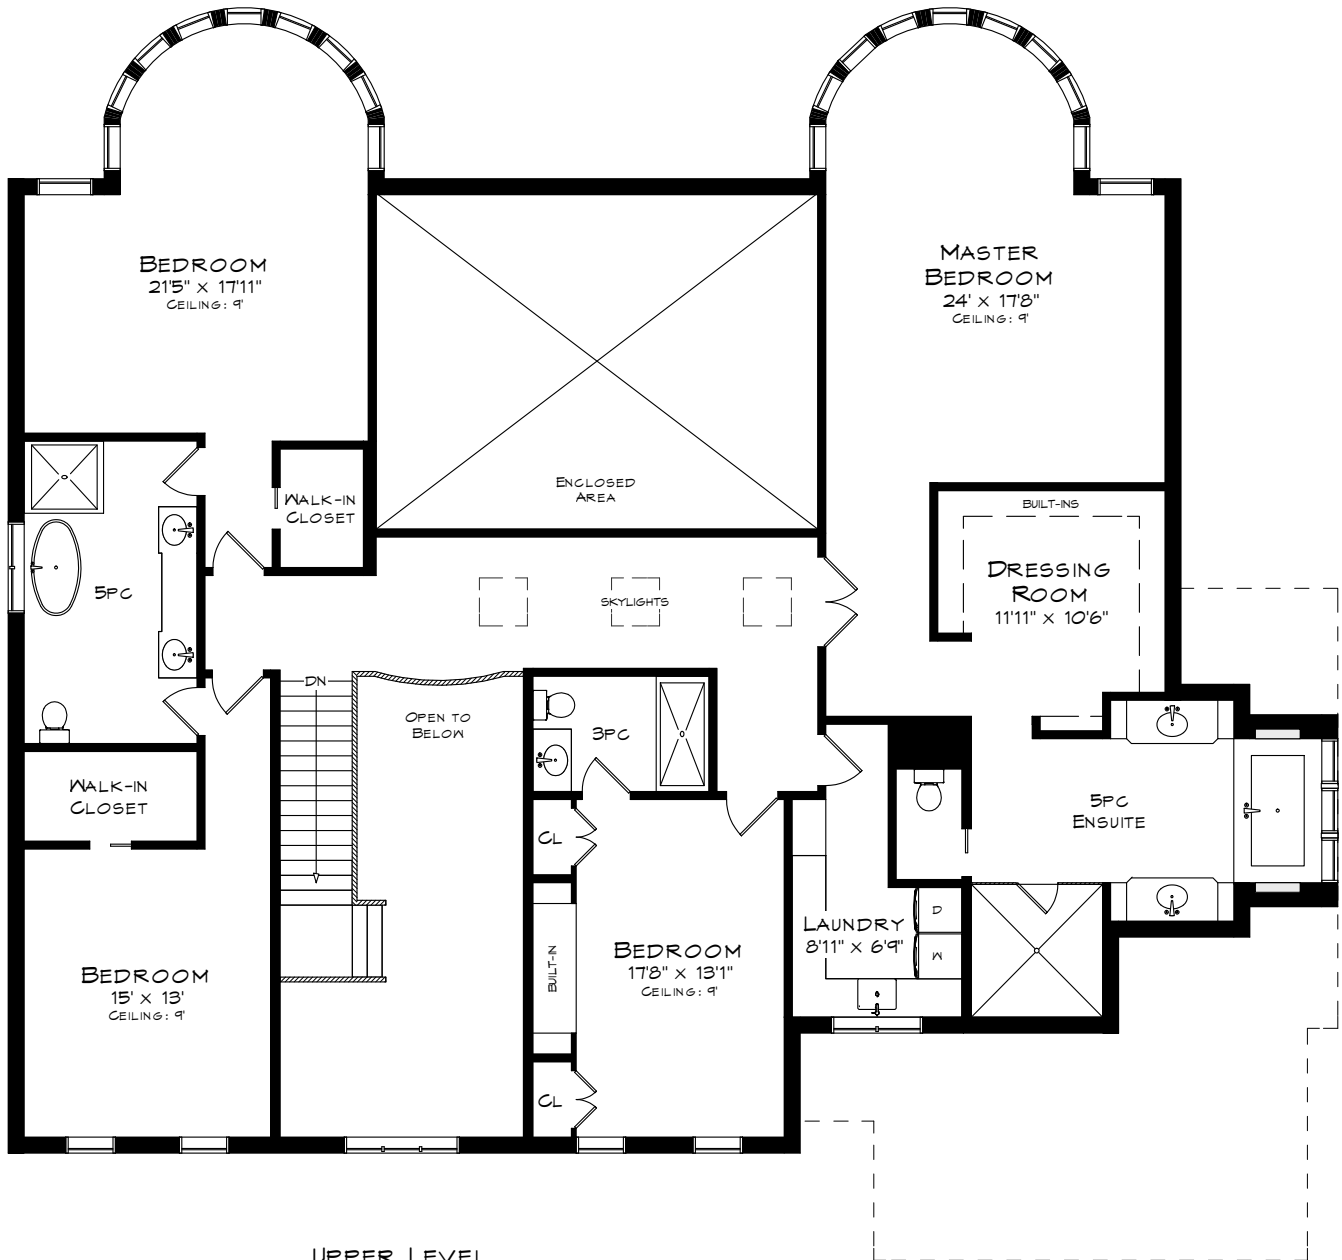

1158 MORRISON HEIGHTS DRIVE

TOTAL SQUARE FOOTAGE
8,034 SQ.FT.

MAIN LEVEL
2,743 SQUARE FEET
+ 891 SF (GARAGE)

Measurements may not be 100% accurate
and should be used as a guideline only.
July - 2020

1158 MORRISON HEIGHTS DRIVE

UPPER LEVEL
 2,554 SQUARE FEET
 + 287 SF (OPEN TO BELOW)
 + 430 SF (ENCLOSED AREA)

Measurements may not be 100% accurate
 and should be used as a guideline only.
 July - 2020

1158 MORRISON HEIGHTS DRIVE

10'

Measurements may not be 100% accurate and should be used as a guideline only.
July - 2020