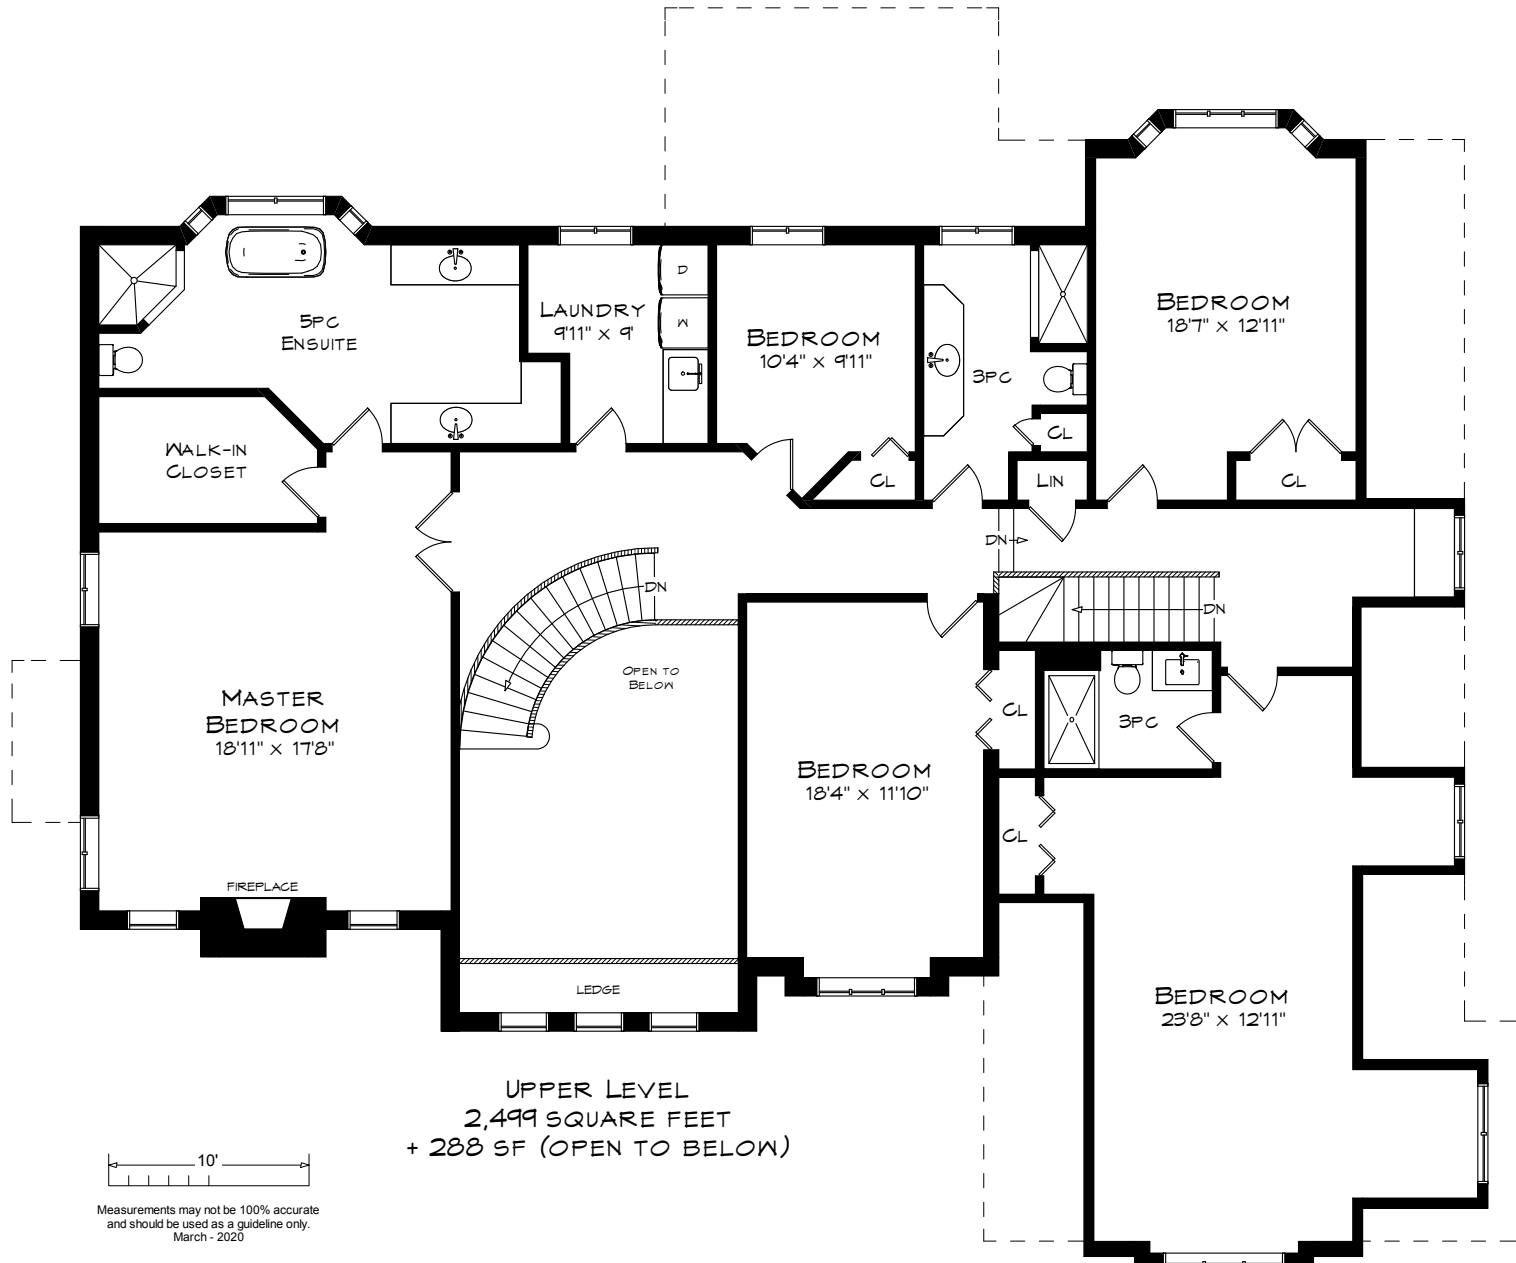

# 2290 KILBRIDE STREET

TOTAL SQUARE FOOTAGE  
7,531 SQ.FT.

# 2290 KILBRIDE STREET