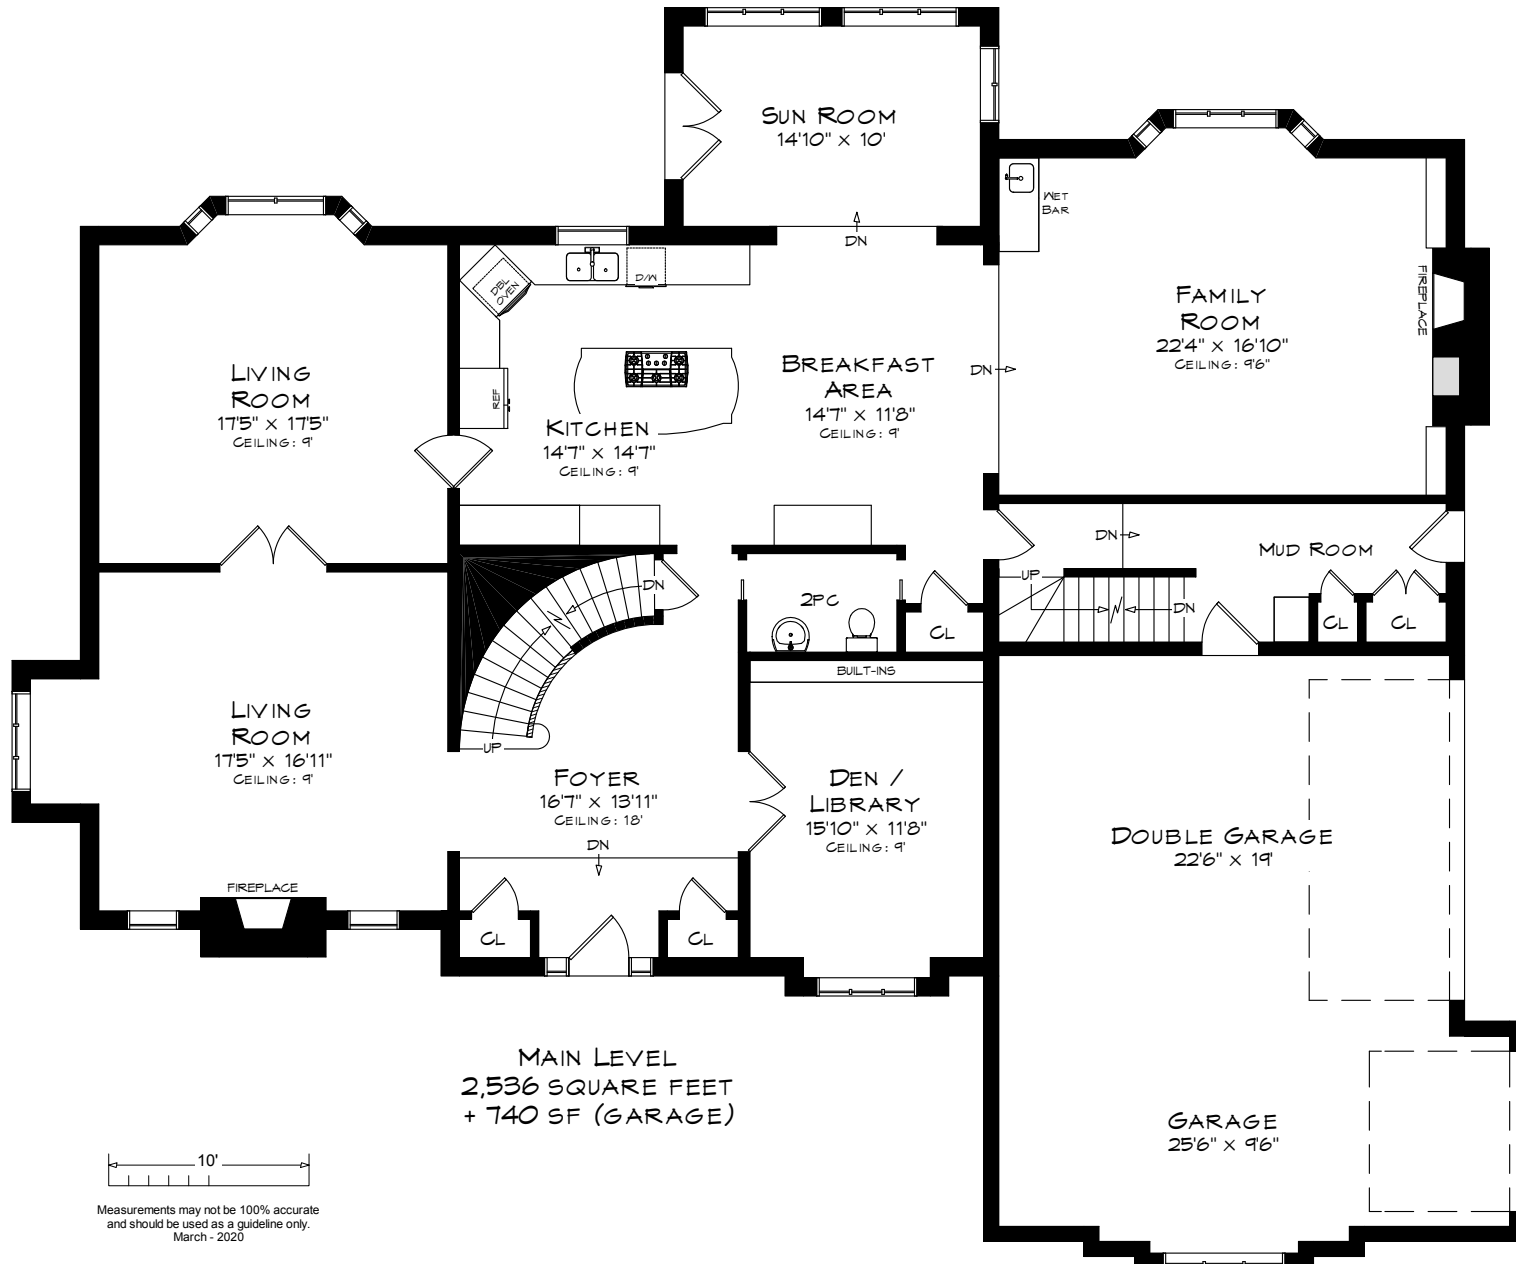

# 2290 KILBRIDE STREET

TOTAL SQUARE FOOTAGE  
7,531 SQ.FT.

# 2290 KILBRIDE STREET