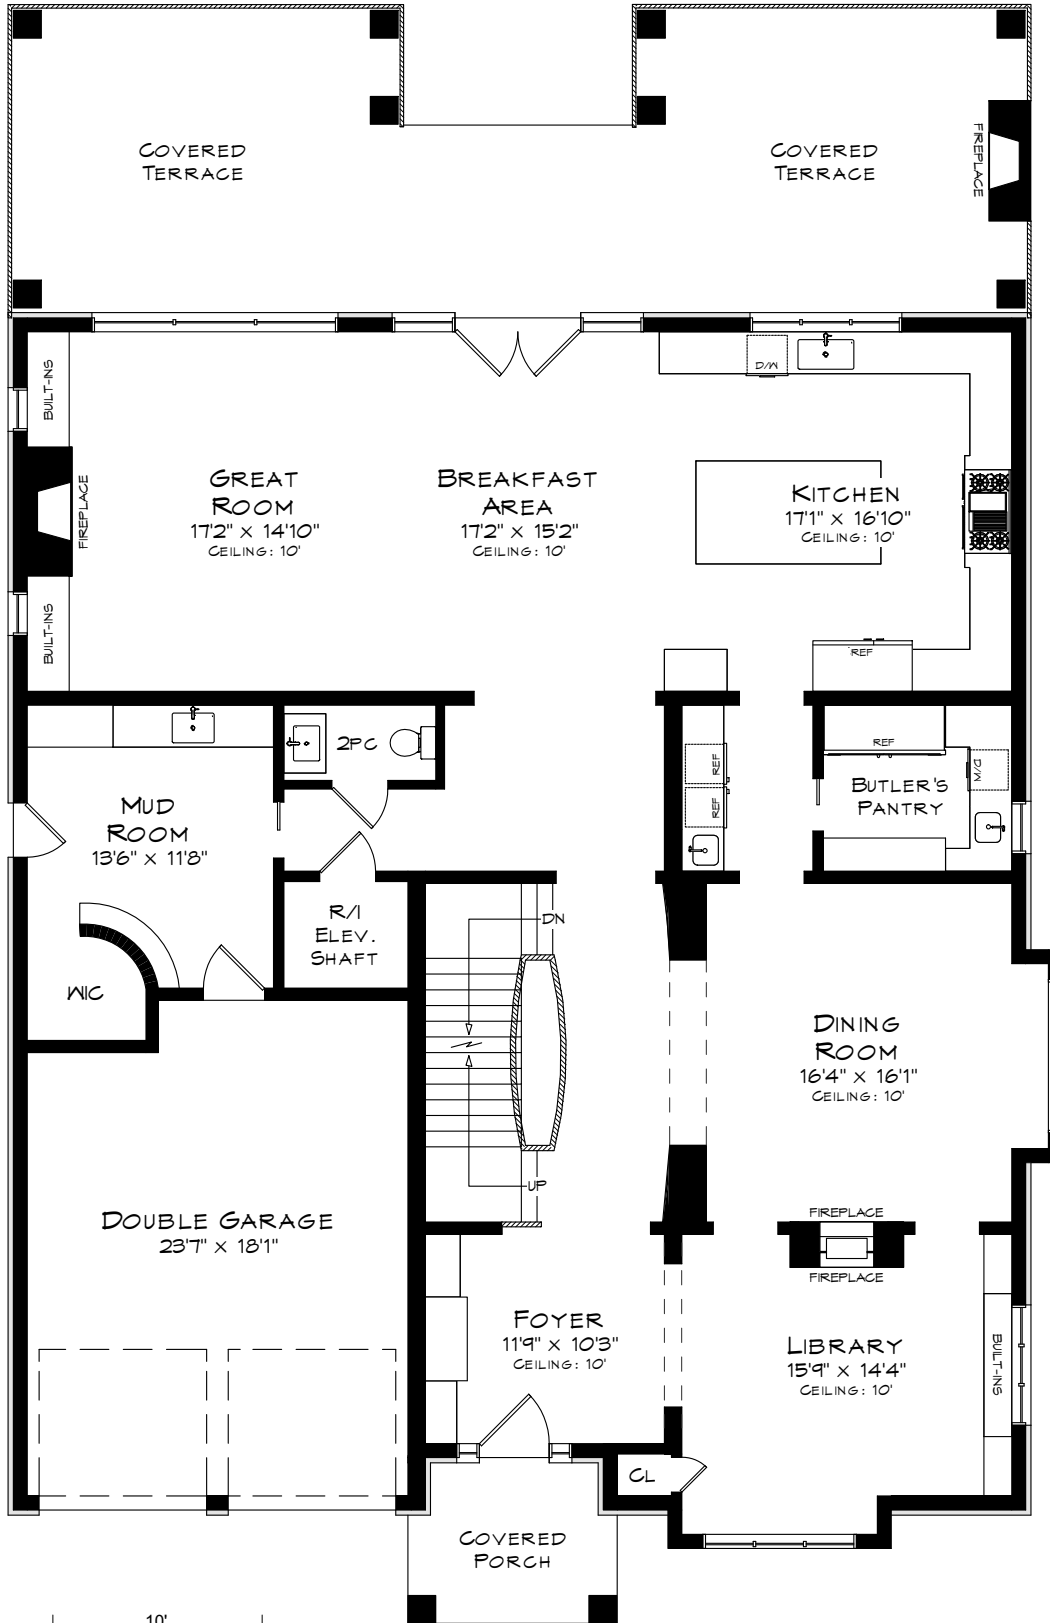

78 HOLLYWOOD HEIGHTS DRIVE

TOTAL SQUARE FOOTAGE
7,064 SQ.FT.

Measurements may not be 100% accurate
and should be used as a guideline only.
March - 2020

MAIN LEVEL
2,325 SQUARE FEET
+ 443 SF (GARAGE)

78 HOLLYROOD HEIGHTS DRIVE

UPPER LEVEL
2,192 SQUARE FEET

Measurements may not be 100% accurate
and should be used as a guideline only.
March - 2020

78 HOLLYWOOD HEIGHTS DRIVE

10'
Measurements may not be 100% accurate and should be used as a guideline only.
March - 2020

LOWER LEVEL
2,547 SQUARE FEET