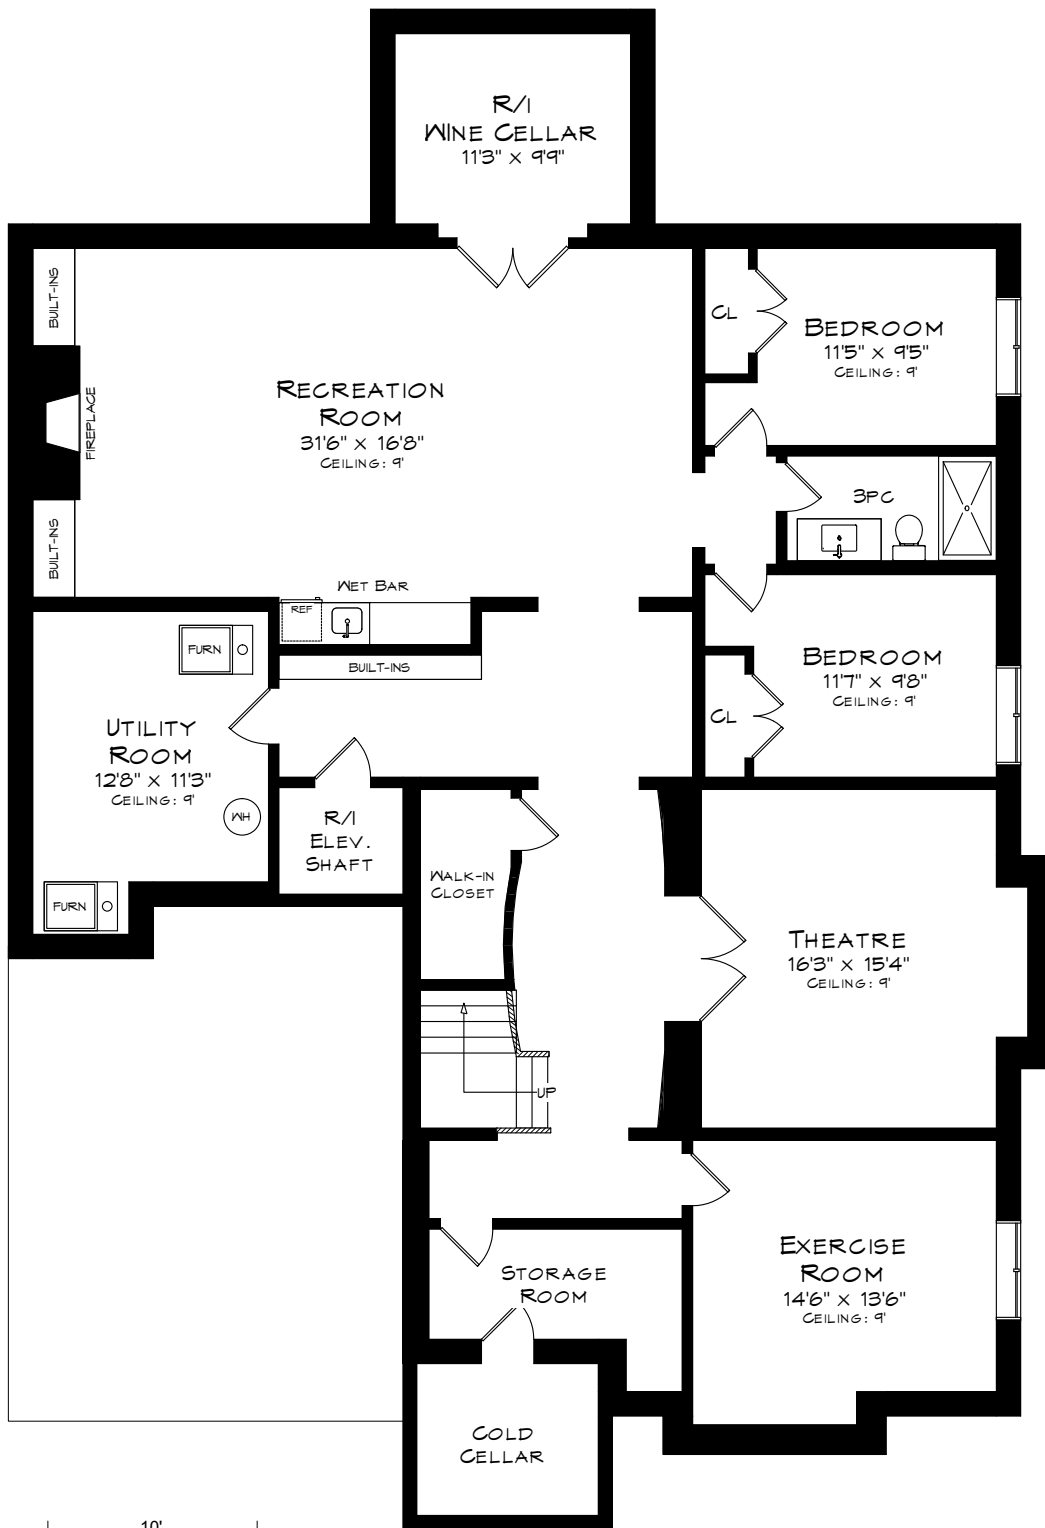

78 HOLLYWOOD HEIGHTS DRIVE

TOTAL SQUARE FOOTAGE
7,064 SQ.FT.

Measurements may not be 100% accurate
and should be used as a guideline only.
March - 2020

MAIN LEVEL
2,325 SQUARE FEET
+ 443 SF (GARAGE)

78 HOLLYROOD HEIGHTS DRIVE

UPPER LEVEL
2,192 SQUARE FEET

Measurements may not be 100% accurate
and should be used as a guideline only.
March - 2020

78 HOLLYWOOD HEIGHTS DRIVE

10'
Measurements may not be 100% accurate and should be used as a guideline only.
March - 2020

LOWER LEVEL
2,547 SQUARE FEET