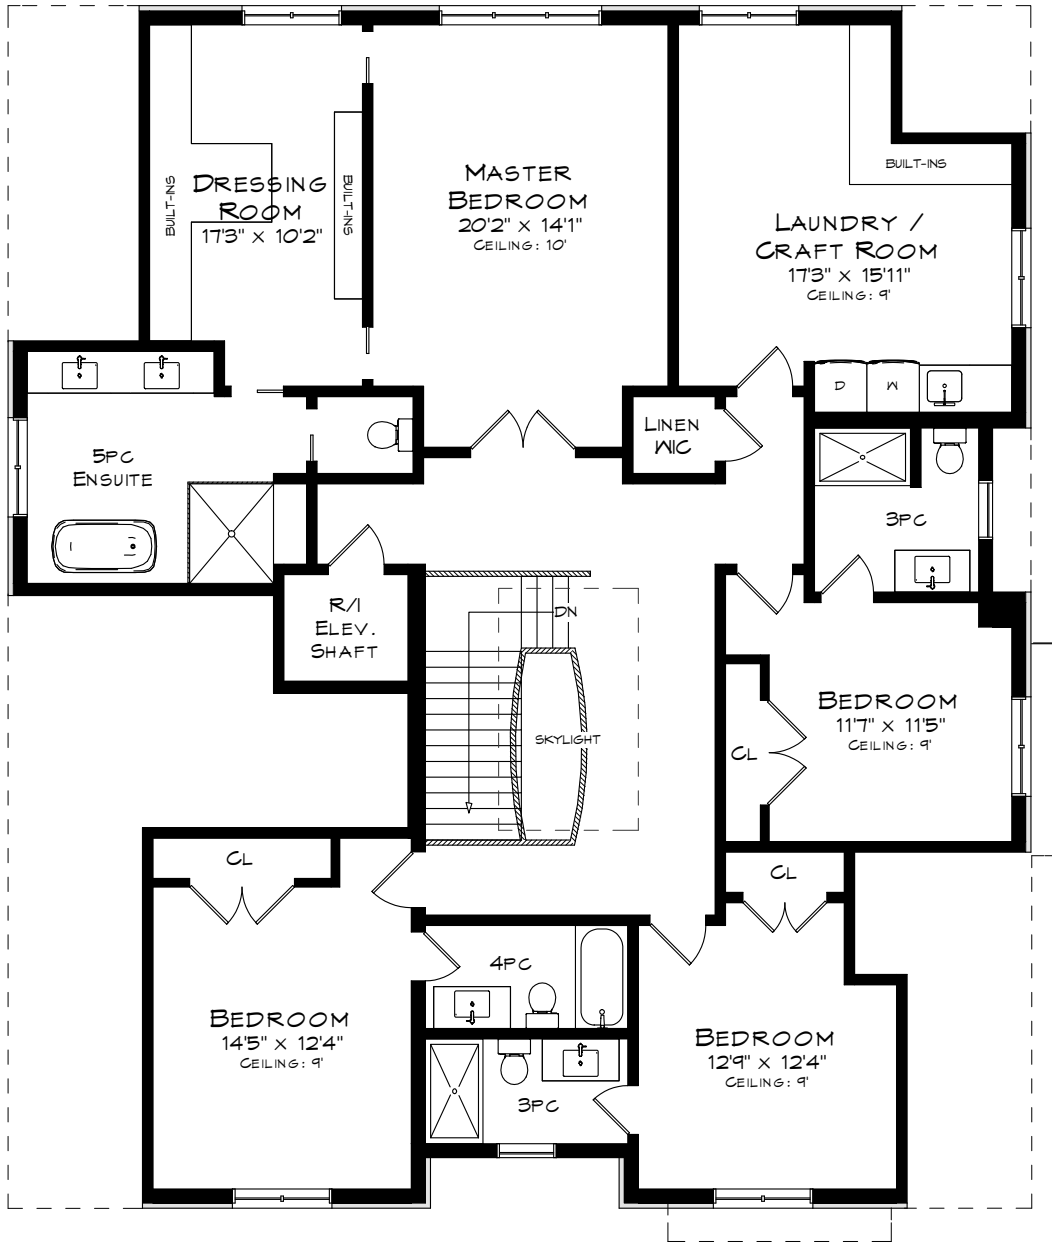

78 HOLLYWOOD HEIGHTS DRIVE

TOTAL SQUARE FOOTAGE
7,064 SQ.FT.

Measurements may not be 100% accurate
and should be used as a guideline only.
March - 2020

MAIN LEVEL
2,325 SQUARE FEET
+ 443 SF (GARAGE)

78 HOLLYROOD HEIGHTS DRIVE

UPPER LEVEL
2,192 SQUARE FEET

Measurements may not be 100% accurate
and should be used as a guideline only.
March - 2020

78 HOLLYWOOD HEIGHTS DRIVE

10'
Measurements may not be 100% accurate and should be used as a guideline only.
March - 2020

LOWER LEVEL
2,547 SQUARE FEET