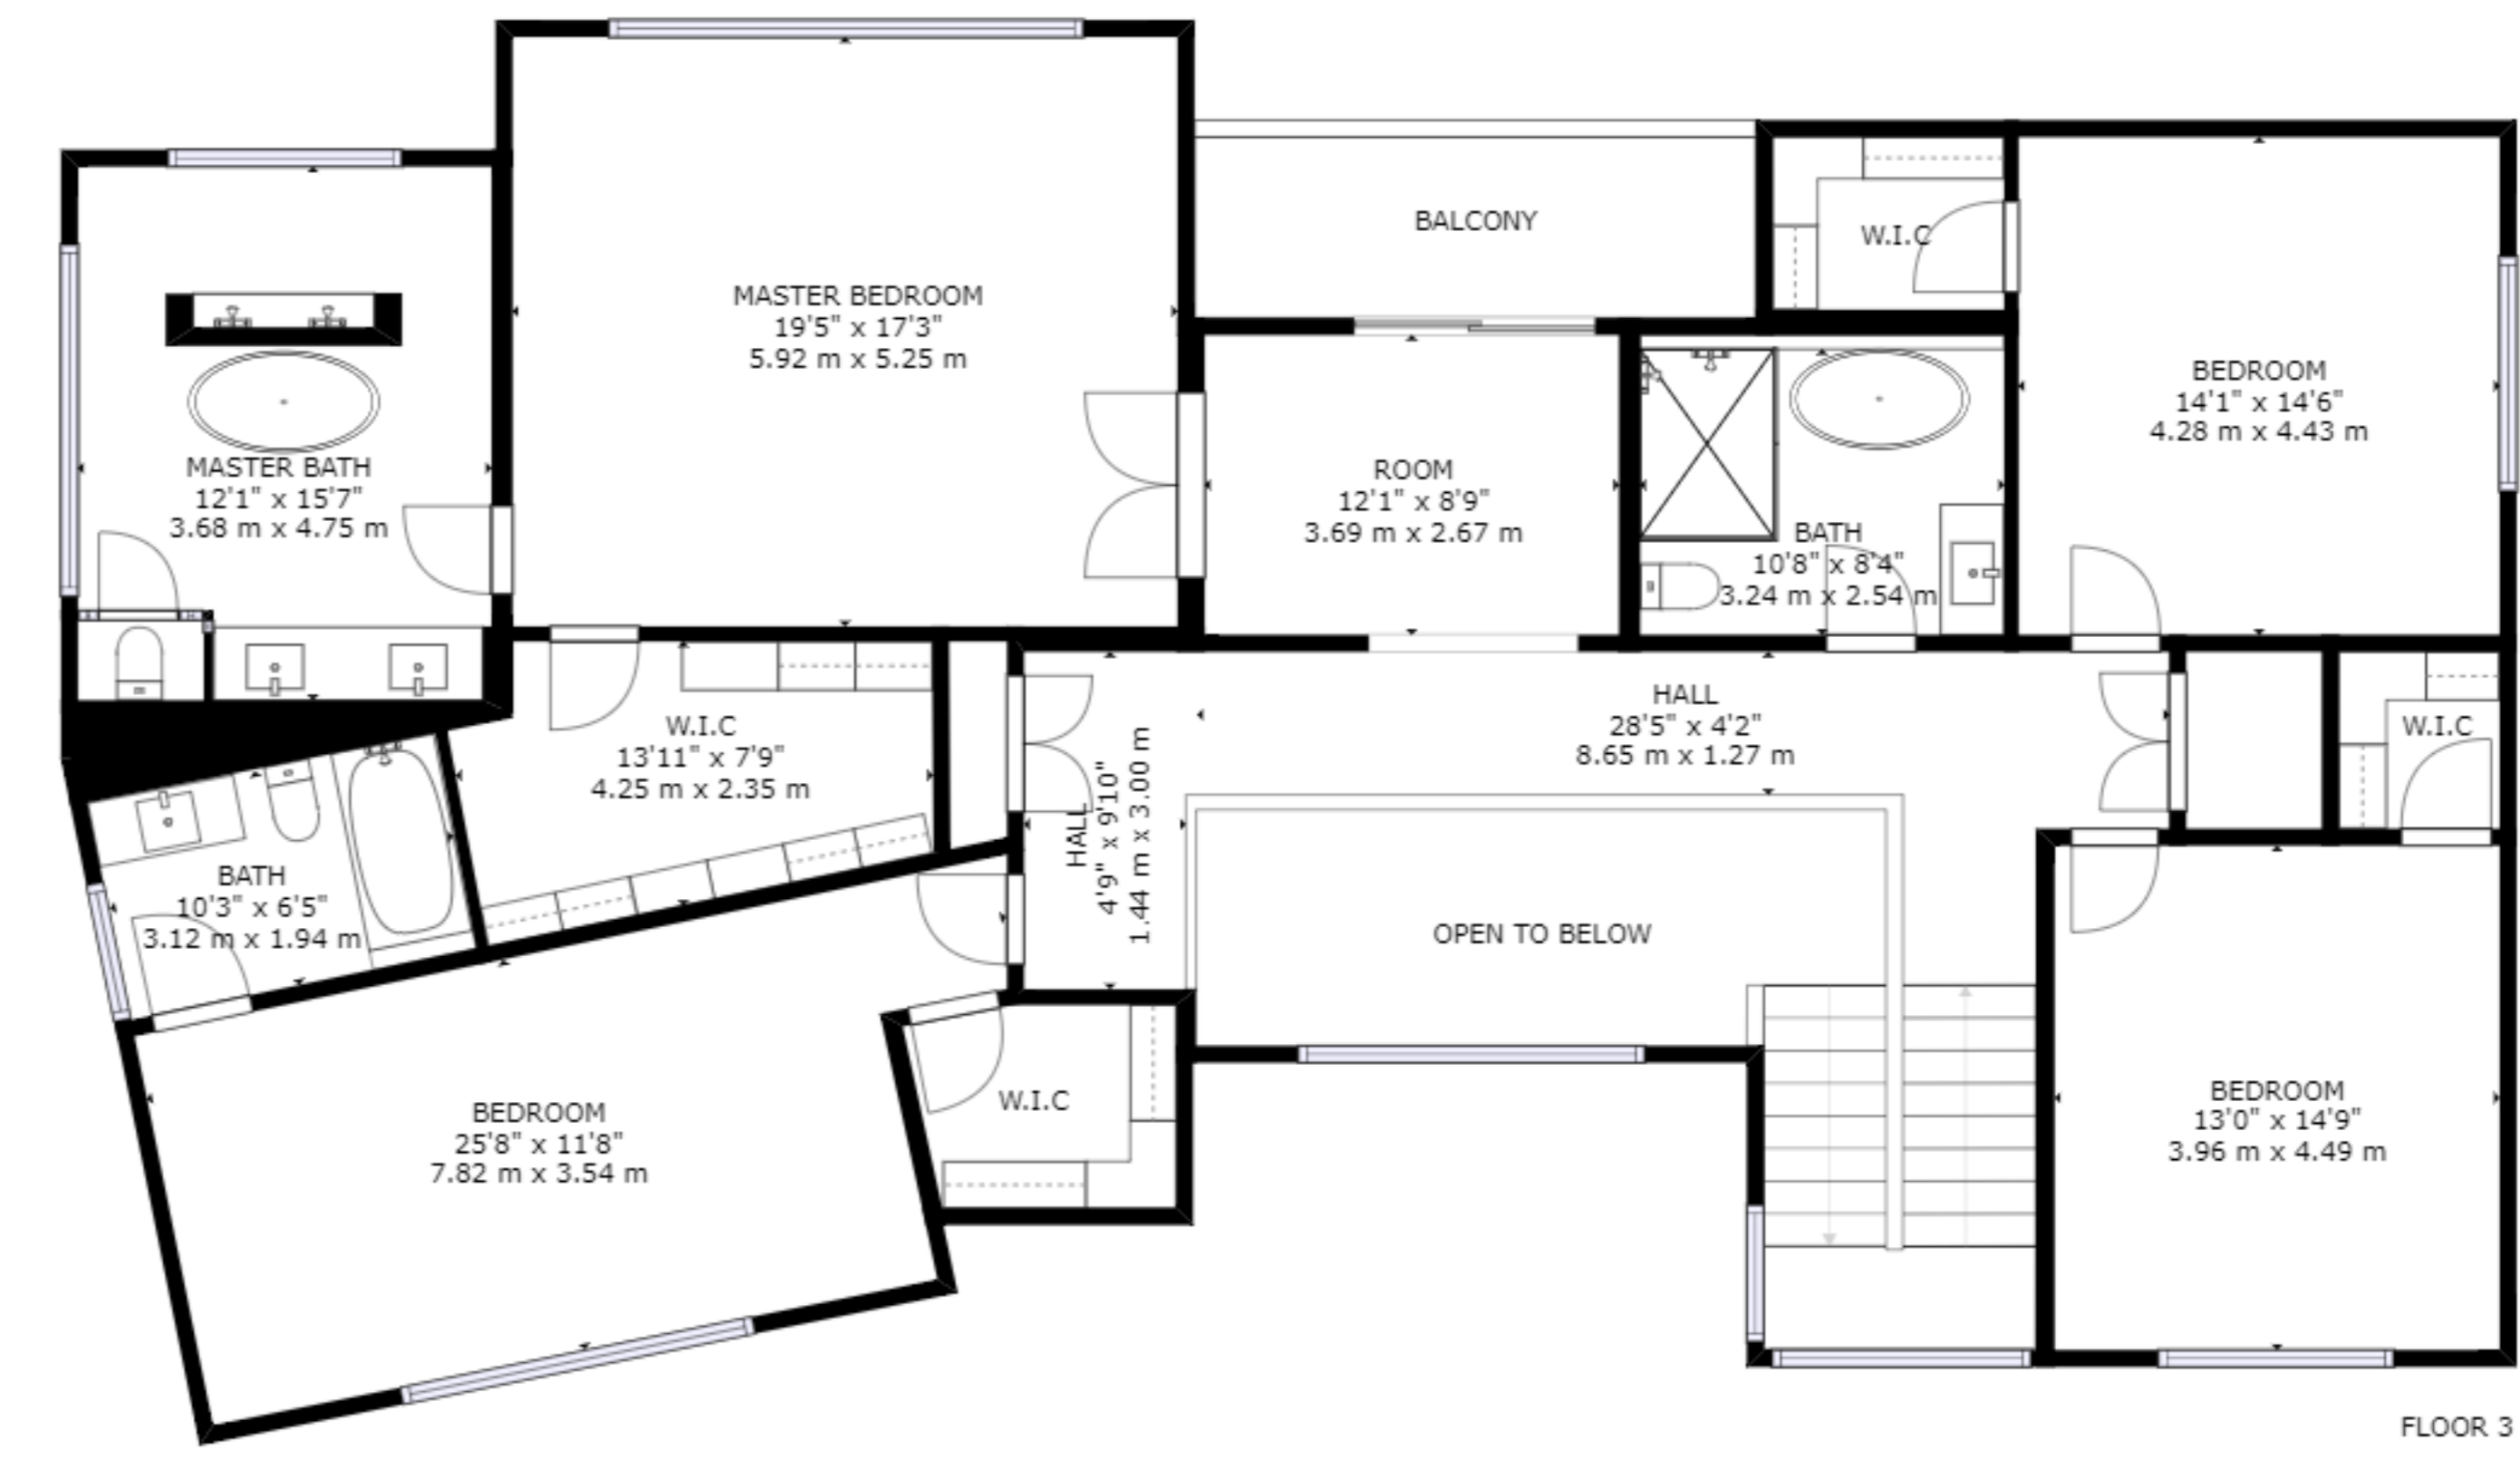

FLOOR 2

FLOOR 1

FLOOR 3

GROSS INTERNAL AREA  
 FLOOR 1: 2628 sq ft, 244 m<sup>2</sup>, FLOOR 2: 1758 sq ft, 163 m<sup>2</sup>  
 FLOOR 3: 2108 sq ft, 196 m<sup>2</sup>  
 TOTAL: 6493 sq ft, 603 m<sup>2</sup>  
 SIZES AND DIMENSIONS ARE APPROXIMATE, ACTUAL MAY VARY.