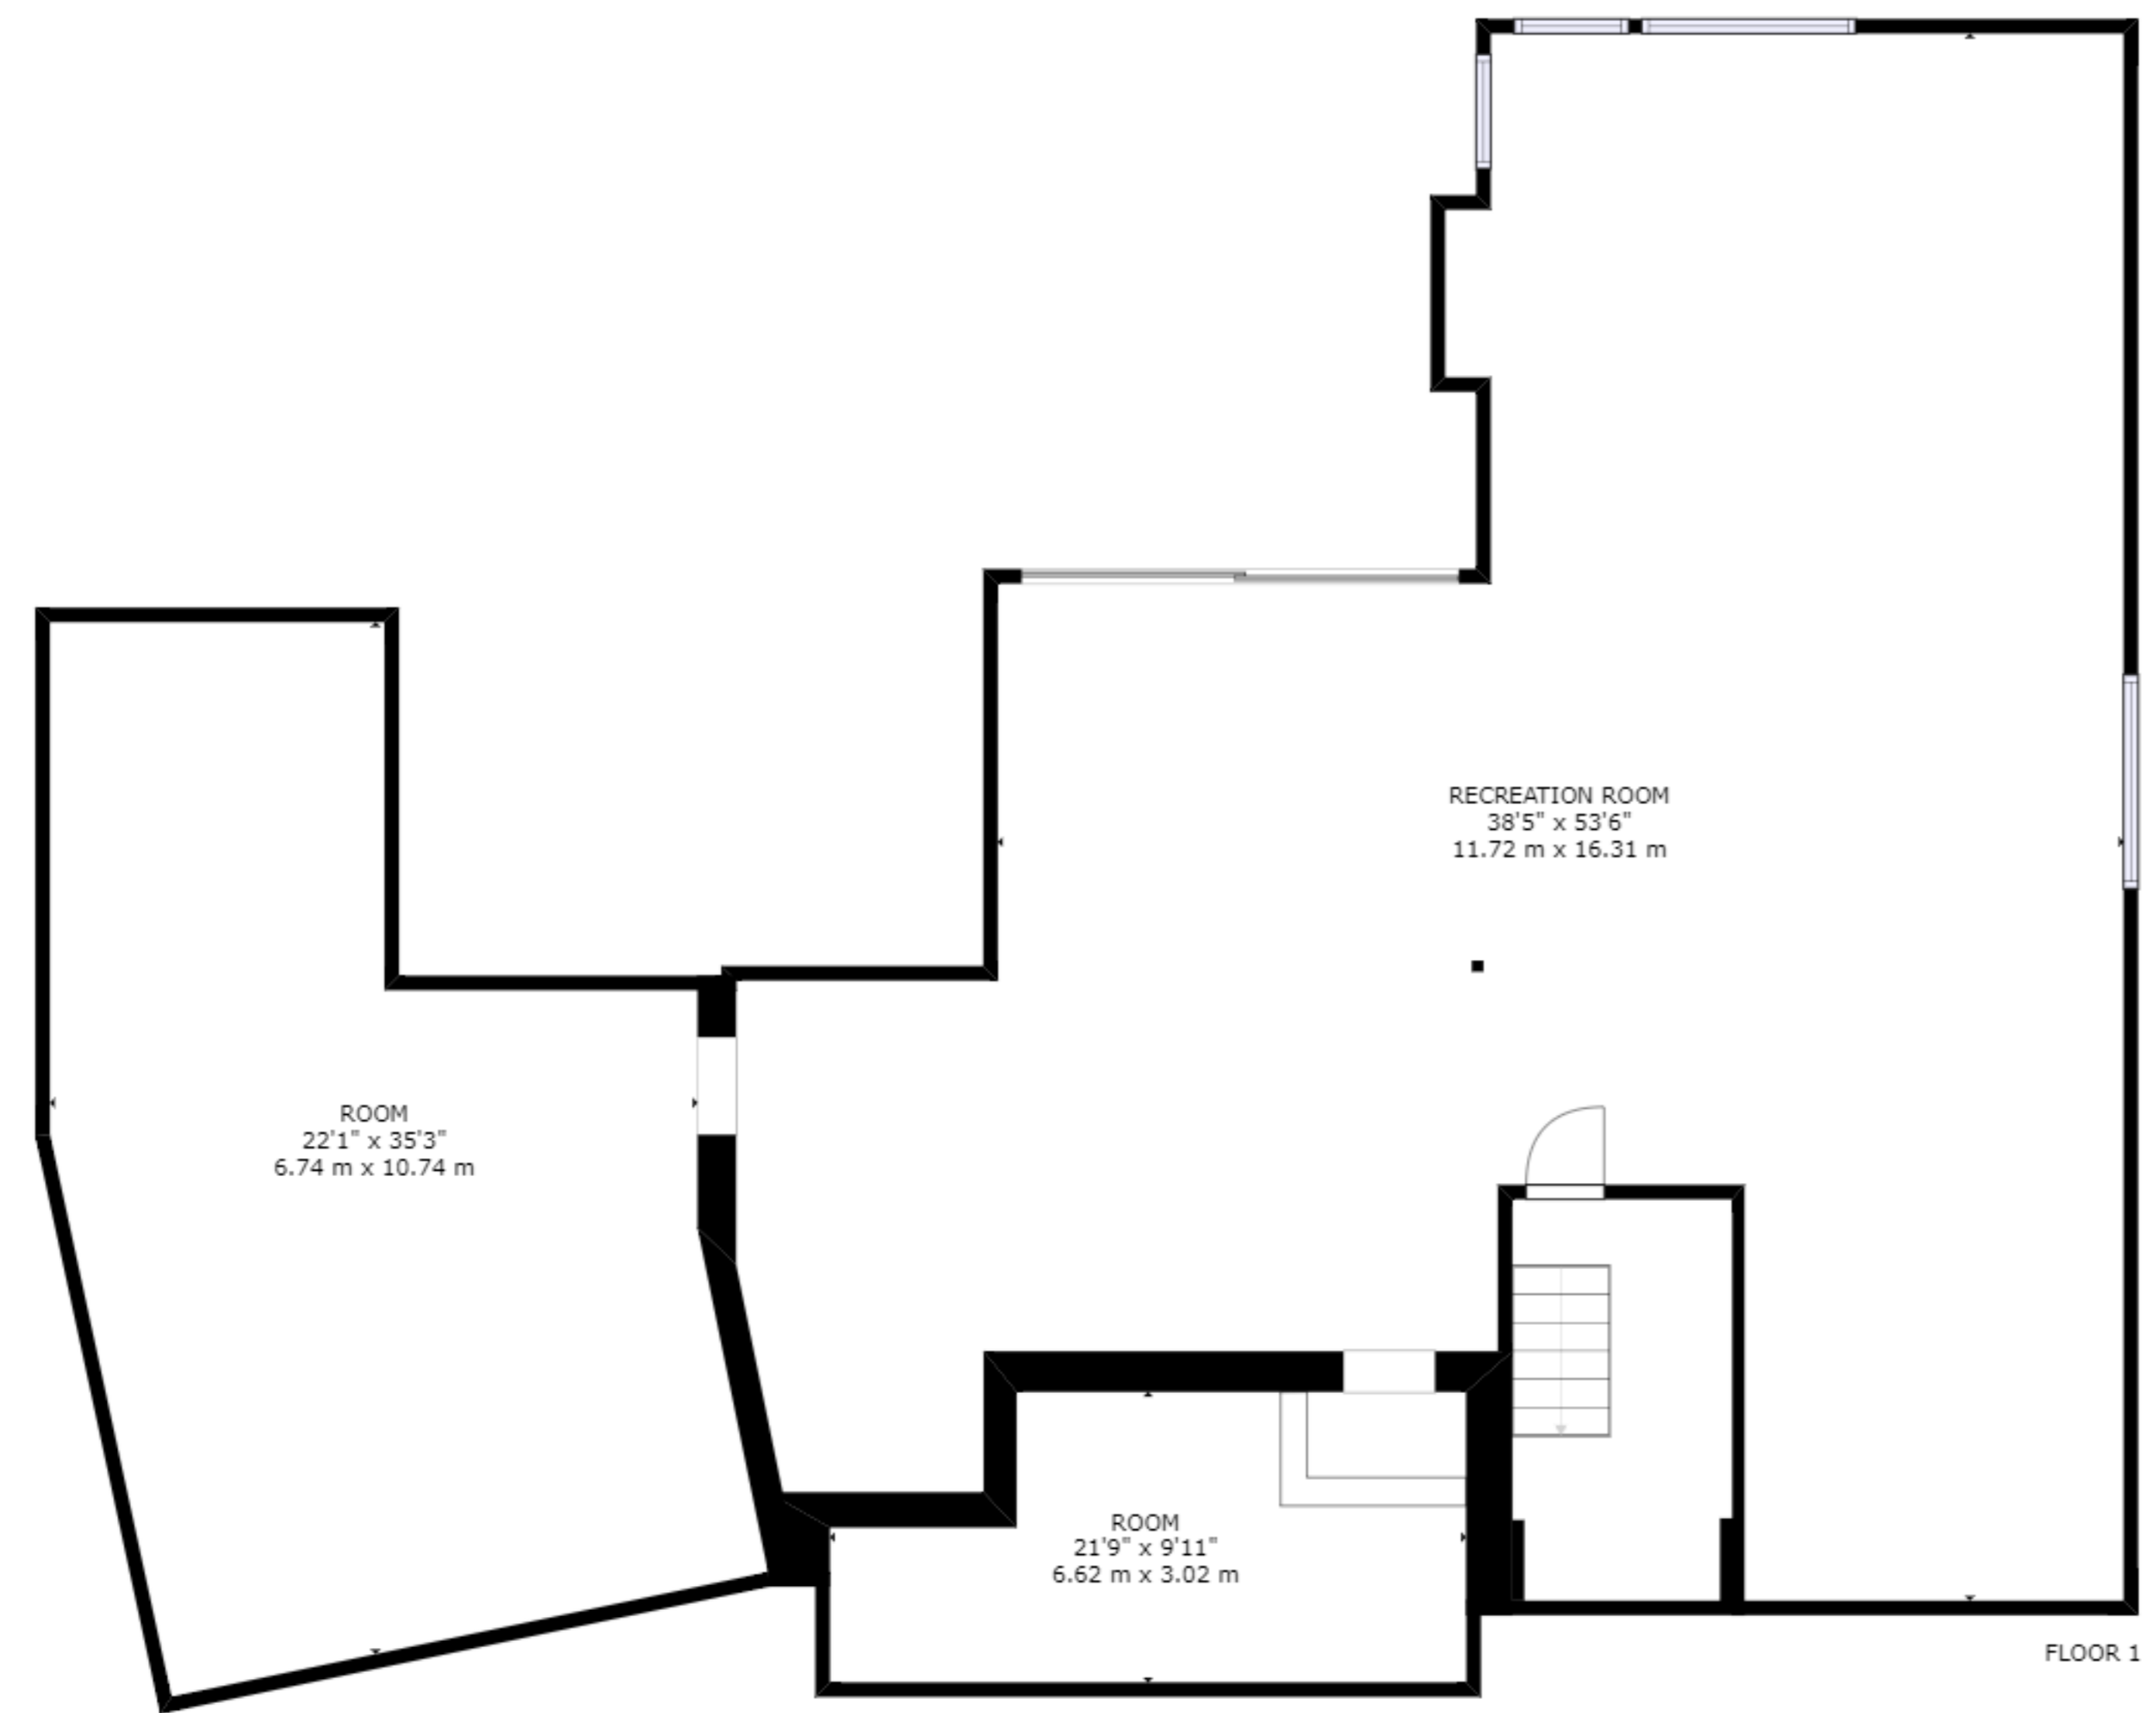

FLOOR 2

FLOOR 1

FLOOR 3

GROSS INTERNAL AREA  
 FLOOR 1: 2628 sq ft, 244 m<sup>2</sup>, FLOOR 2: 1758 sq ft, 163 m<sup>2</sup>  
 FLOOR 3: 2108 sq ft, 196 m<sup>2</sup>  
 TOTAL: 6493 sq ft, 603 m<sup>2</sup>  
 SIZES AND DIMENSIONS ARE APPROXIMATE, ACTUAL MAY VARY.