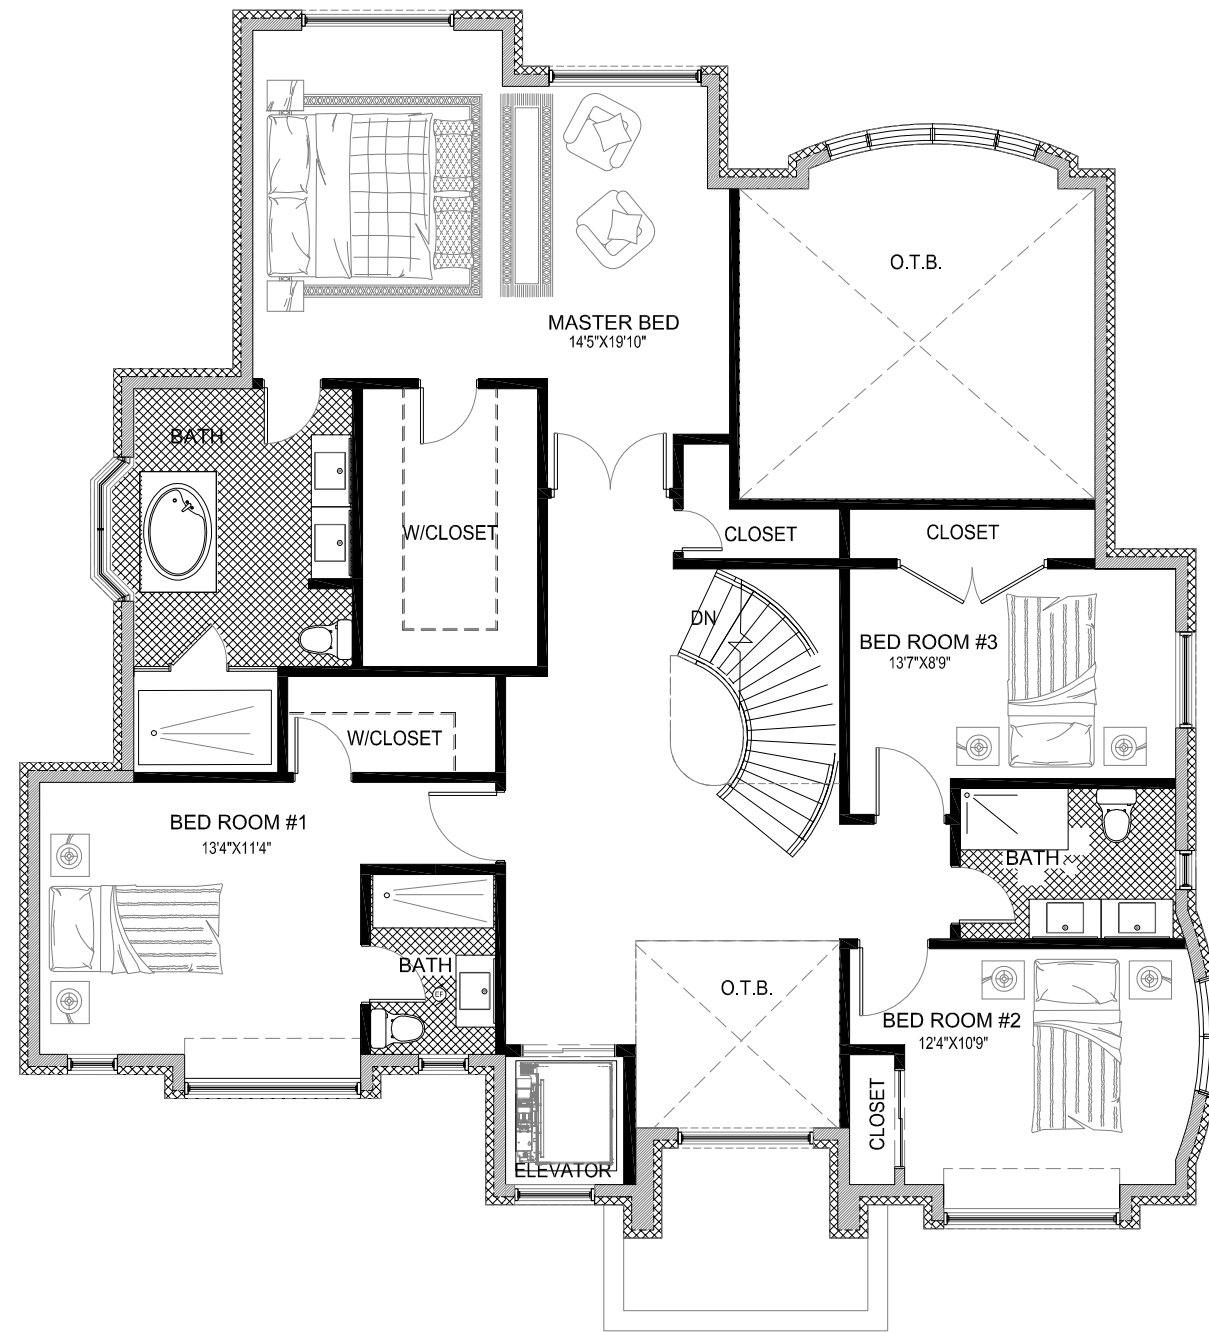

Disclaimer: Approximate measurements are provided for reference only.  
 PFP Professional Floor Plans take no liability as to the accuracy of such.

*alaa yousif*

1286 Bridge Rd.  
 BASEMENT PLAN

**PFP**  
**PROFESSIONAL**  
**FLOORPLANS**

Drwn: Zainab Khudair

DATE: JULY 28th, 2020

Disclaimer: Approximate measurements are provided for reference only. PFP Professional Floor Plans take no liability as to the accuracy of such.

*alaa yousif*

1286 Bridge Rd..  
FIRST FLOOR PLAN

**PFP**  
**PROFESSIONAL**  
**FLOORPLANS**

Drwn: Zainab Khudair

DATE: JULY 28th, 2020

Disclaimer: Approximate measurements are provided for reference only. PFP Professional Floor Plans take no liability as to the accuracy of such.

*alaa yousif*

1286 Bridge Rd.  
SECOND FLOOR PLAN

Drwn: Zainab Khudair

DATE: JULY 28th, 2020