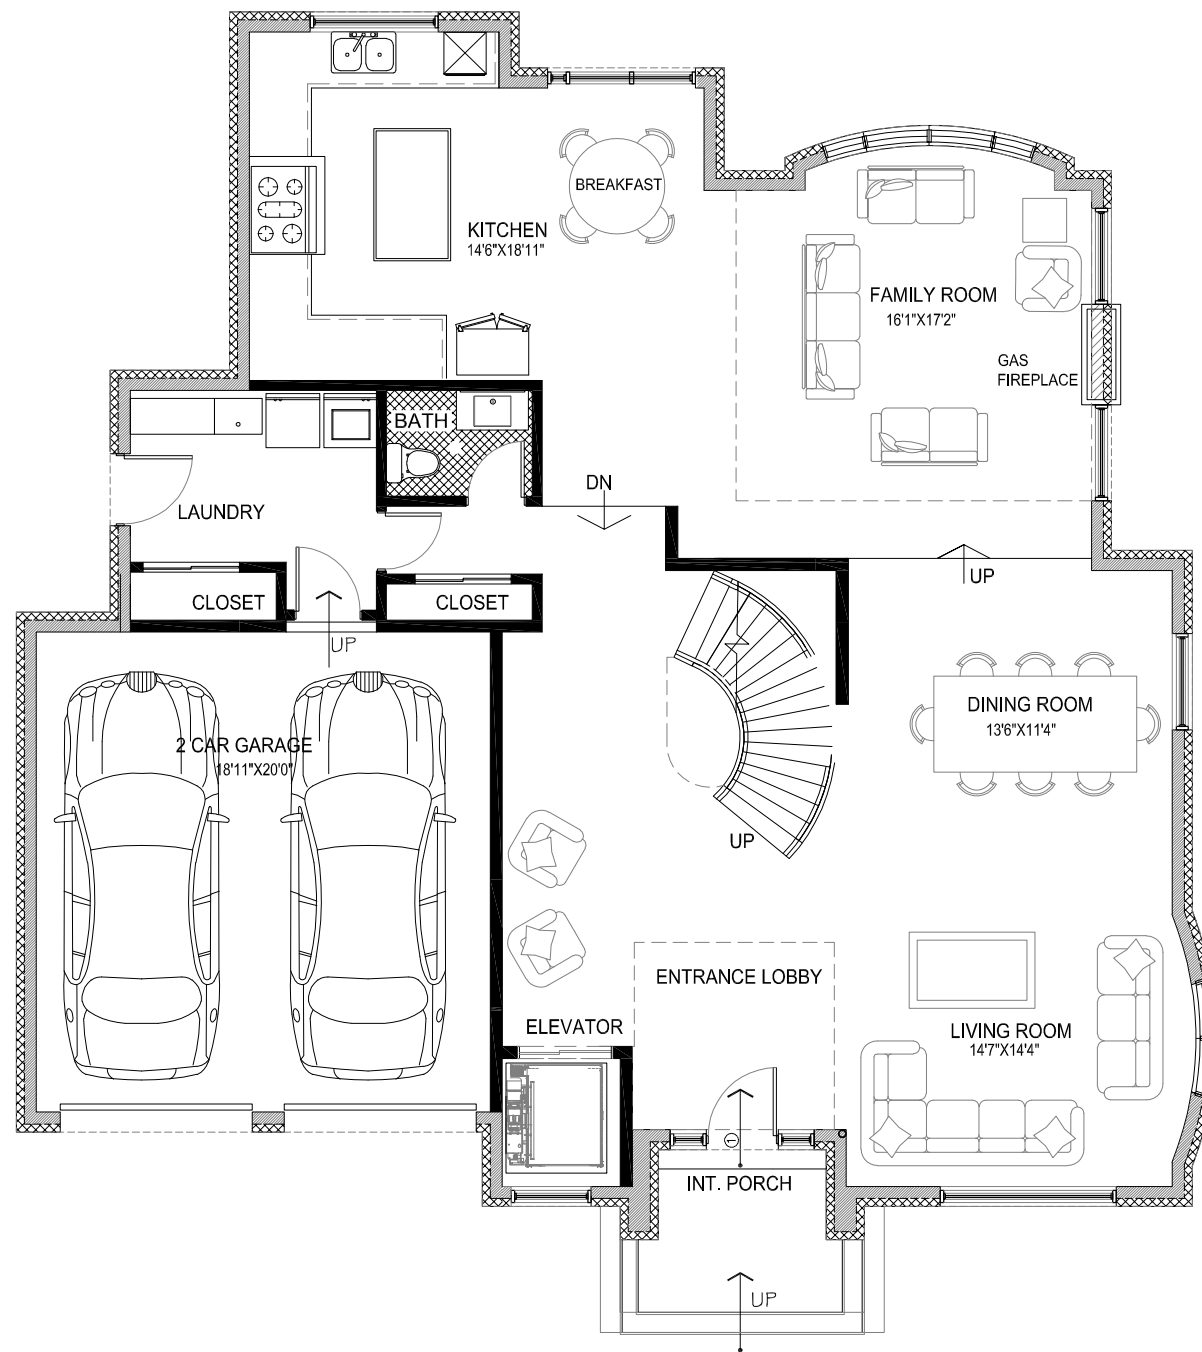

Disclaimer: Approximate measurements are provided for reference only.  
 PFP Professional Floor Plans take no liability as to the accuracy of such.

*alaa yousif*

1286 Bridge Rd.  
 BASEMENT PLAN

**PFP**  
**PROFESSIONAL**  
**FLOORPLANS**

Drwn: Zainab Khudair

DATE: JULY 28th, 2020

Disclaimer: Approximate measurements are provided for reference only. PFP Professional Floor Plans take no liability as to the accuracy of such.

*alaa yousif*

1286 Bridge Rd..  
FIRST FLOOR PLAN

**PFP**  
**PROFESSIONAL**  
**FLOORPLANS**

Drwn: Zainab Khudair

DATE: JULY 28th, 2020

Disclaimer: Approximate measurements are provided for reference only. PFP Professional Floor Plans take no liability as to the accuracy of such.

*alaa yousif*

1286 Bridge Rd.  
SECOND FLOOR PLAN

Drwn: Zainab Khudair

DATE: JULY 28th, 2020